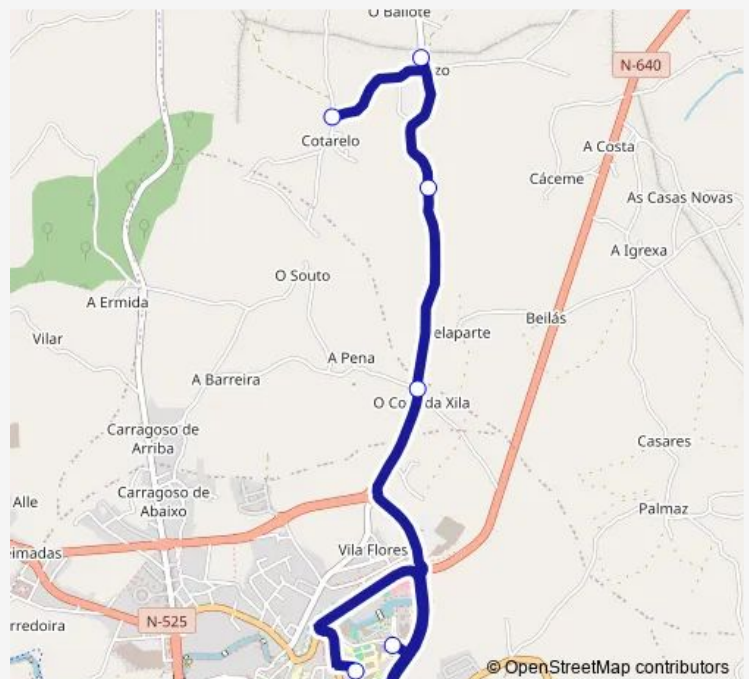

## Route schedule

Ceip Xesús Golmar — Cotarelo

Monday	14:35
Tuesday	14:35
Wednesday	14:35
Thursday	14:35
Friday	14:35
Saturday	—
Sunday	—

## Route info

Direction: Ceip Xesús Golmar

Stops: 6

Trip Duration: 0 hour 18 min

**Direction**

Cotarelo — Ceip Xesús Golmar

6 stops

[Open route schedule](#)