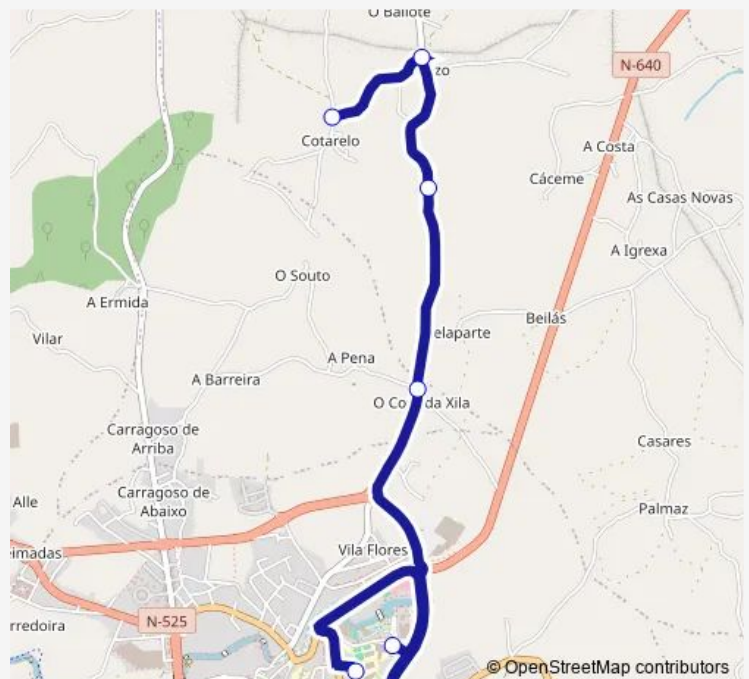

Thursday 08:12

Friday 08:12

Saturday —

Sunday —

**Route info**

Direction: Cotarelo

Stops: 6

Trip Duration: 0 hour 18 min

## Direction

Ceip Xesús Golmar — Cotarelo

6 stops

[Open route schedule](#)

Ceip Xesús Golmar

IES Ramón M<sup>a</sup> Aller Ulloa

Xaxán

Regueira