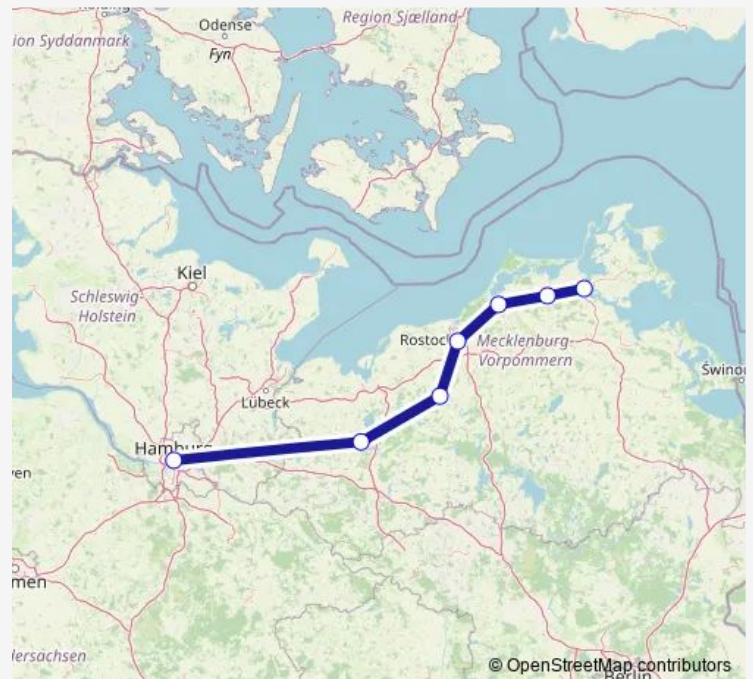

Rail IC 2182

[Go to website](#)

Direction

undefined — undefined

0 stops

[Open route schedule](#)

Route schedule

undefined — undefined

Monday	09:43
Tuesday	—
Wednesday	09:43
Thursday	—
Friday	—
Saturday	—
Sunday	09:43

Route info

Direction:

Stops: 0

Trip Duration: — min

■ IC 2182

Direction

Hamburg-Harburg — Stralsund Hbf

8 stops

[Open route schedule](#)

Hamburg-Harburg

Hamburg-Bergedorf

Schwerin Hbf

Bützow

Rostock Hbf

Ribnitz-Damgarten West

Velgast

Stralsund Hbf

Route schedule

Hamburg-Harburg — Stralsund Hbf

Monday	—
Tuesday	09:36
Wednesday	—
Thursday	—
Friday	—
Saturday	—
Sunday	—

Route info

Direction: Hamburg-Harburg

Stops: 8