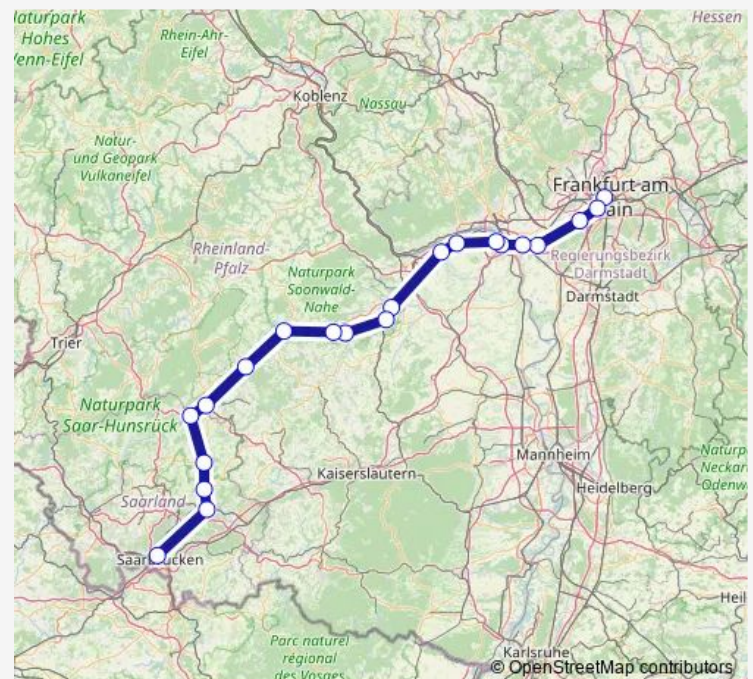

Regional Rail Service RE3

[Go to website](#)

Direction

Saarbrücken Hbf — Frankfurt (Main) Hauptbahnhof

21 stops

[Open route schedule](#)

Saarbrücken Hbf

Neunkirchen (Saar) Hbf

Ottweiler (Saar)

St. Wendel

Türkismühle

Neubrücke, Bahnhof

Idar-Oberstein, Bahnhof

Kirn, Bahnhof

Bad Sobernheim, Bahnhof

Staudernheim, Bahnhof

Bad Münster, Bahnhof

Bad Kreuznach, Bahnhof

Gensingen-Horrweiler, Bahnhof

Ingelheim, Bahnhof

Mainz, Hauptbahnhof

Mainz, Römisches Theater

Mainz-Bischofsheim Bahnhof

Rüsselsheim Bahnhof

Frankfurt (Main) Flughafen Regionalbahnhof

Frankfurt (Main) Niederrad Bahnhof

Frankfurt (Main) Hauptbahnhof

Route schedule

Saarbrücken Hbf — Frankfurt (Main) Hauptbahnhof

Monday 05:45-23:00

Tuesday 05:45-23:00

Wednesday 05:45-23:00

Thursday 05:45-23:00

Friday 05:45-23:00

Saturday 23:00

Sunday 23:00

Route info

Direction: Saarbrücken Hbf

Stops: 21

Trip Duration: 3 hour 3 min

RE3

BusMaps