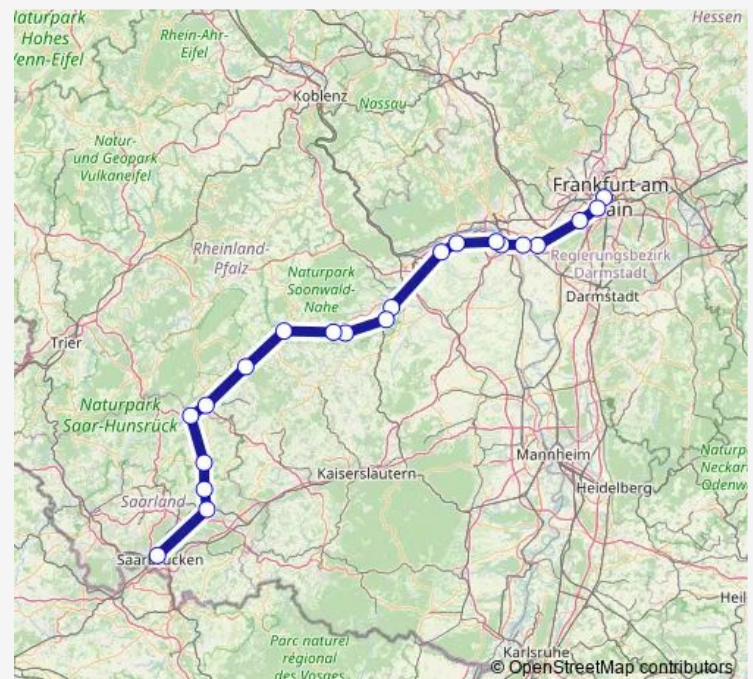

Wednesday 05:45-23:00

Thursday 05:45-23:00

Friday 05:45-23:00

Saturday 23:00

Sunday 23:00

Route info

Direction: Saarbrücken Hbf

Stops: 21

Trip Duration: 3 hour 3 min

■ Re3

BusMaps

Direction

Frankfurt (Main) Hauptbahnhof — Saarbrücken Hbf

21 stops

[Open route schedule](#)

Frankfurt (Main) Hauptbahnhof