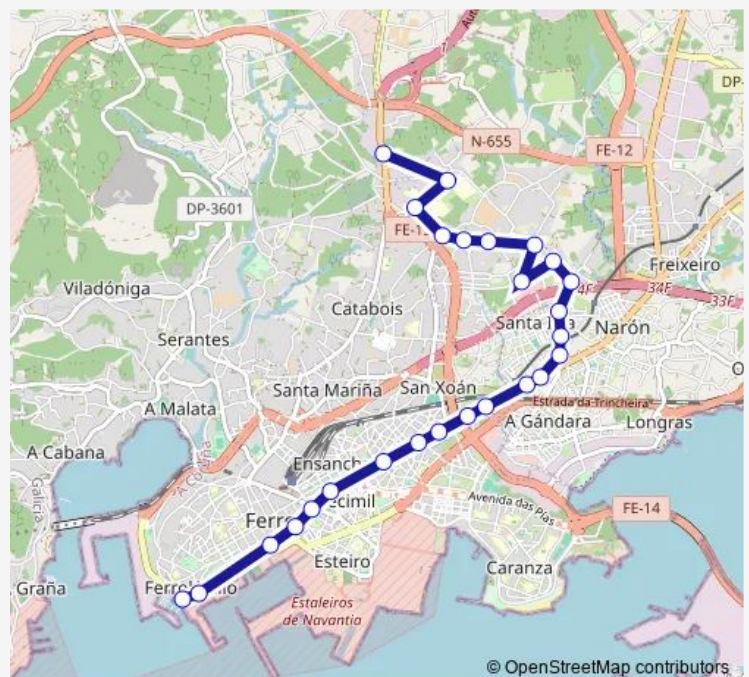

Porta Nova

### Route schedule

Hospital Nova Santos — Porto

Monday 06:00

Tuesday 06:00

Wednesday 06:00

Thursday 06:00

Friday 06:00

Saturday —

### Route info

Direction: Hospital Nova Santos

Stops: 28

Trip Duration: 0 hour 40 min

■ ALSA - B — B - Porto - Hospitais

P. Pérez Villamil

Euskadi

Universidade Circunvalación

## Route info

Direction: Hospital Novoa Santos

Stops: 28

Trip Duration: 0 hour 40 min

Praza De Galicia

Praza Vella

Porto

ALSA - B Bus time schedules and route maps are available in an offline PDF at [busmaps.com](https://busmaps.com). Use the [busmaps.com](https://busmaps.com) website to see live bus times, train schedule or subway schedule, and step-by-step directions for all public transit in Naron