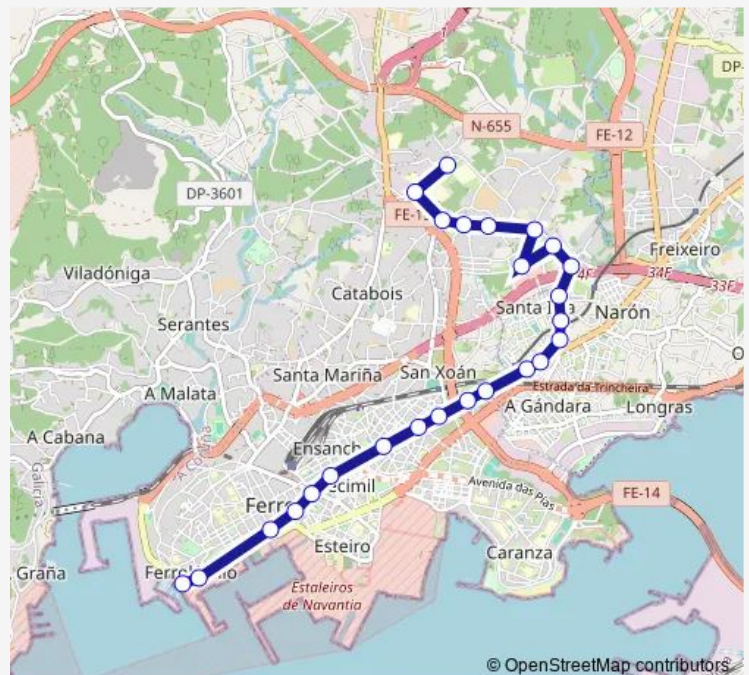

Vinculeiro

Route schedule

Porto — Hospital Naval

Monday	07:45-22:00
Tuesday	07:45-22:00
Wednesday	07:45-22:00
Thursday	07:45-22:00
Friday	07:45-22:00
Saturday	07:15-22:45
Sunday	07:45-21:45

Route info

Direction: Porto

Stops: 25

Trip Duration: 0 hour 27 min

Masía

Madeiras Noroeste

Residencia A. M.

Hospital Naval

Direction

Hospital Naval — Porto

27 stops

[Open route schedule](#)

Hospital Naval

Residencia A. M.

Madeiras Noroeste

Masía

Vinculeiro

A Pallota

Thursday 08:15-22:15

Friday 08:15-22:15

Saturday 07:15-22:15

Sunday 08:15-22:15

Route info

Direction: Hospital Naval

Stops: 27

Trip Duration: 0 hour 40 min