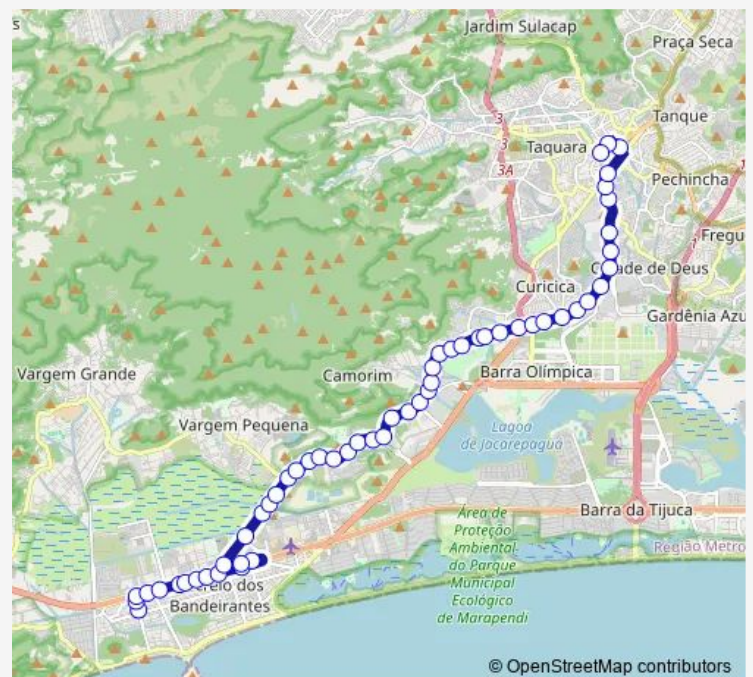

### Route schedule

Terminal Bandeira Brasil (Taquara) : Plat. Leste — Ponto Final: Recreio dos Bandeirantes : Terreirão

Monday 00:00

Tuesday 00:00

Wednesday 00:00

Thursday 00:00

Friday 00:00

Saturday 00:00

### Route info

Direction: Terminal Bandeira Brasil (Taquara) : Plat. Leste

Stops: 58

Trip Duration: 0 hour 46 min

Sn954 — Terminal Taquara - Recreio dos Bandeirantes

Godofredo Marques

Pedro Calmon

Olof Palme