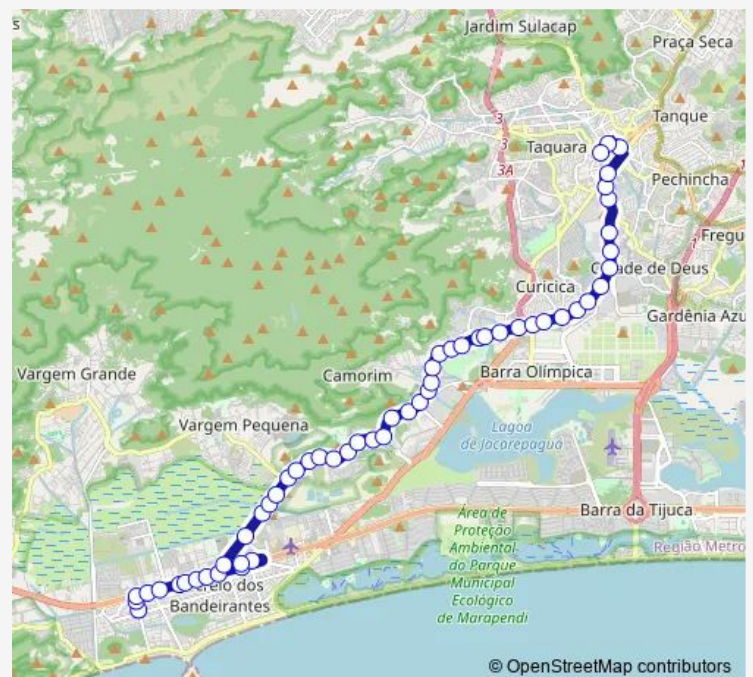

Direction

Terminal Bandeira Brasil (Taquara) : Plat. Leste — Ponto Final: Recreio dos Bandeirantes : Terreirão

58 stops

[Open route schedule](#)

Terminal Bandeira Brasil (Taquara) : Plat. Leste

José de Souza Baeta

Pedra Negra

Claraval

Camorim

Route schedule

Terminal Bandeira Brasil (Taquara) : Plat. Leste — Ponto Final: Recreio dos Bandeirantes : Terreirão

Monday 00:00

Tuesday 00:00

Wednesday 00:00

Thursday 00:00

Friday 00:00

Saturday 00:00

Sunday 00:00

Route info

Direction: Terminal Bandeira Brasil (Taquara) : Plat. Leste

Stops: 58

Trip Duration: 0 hour 44 min

Friday 00:00

Saturday 00:00

Sunday 00:00

Route info

Direction: Ponto Final: Recreio dos Bandeirantes : Terreirão

Stops: 55

Trip Duration: 0 hour 41 min

Frei Tibúrcio