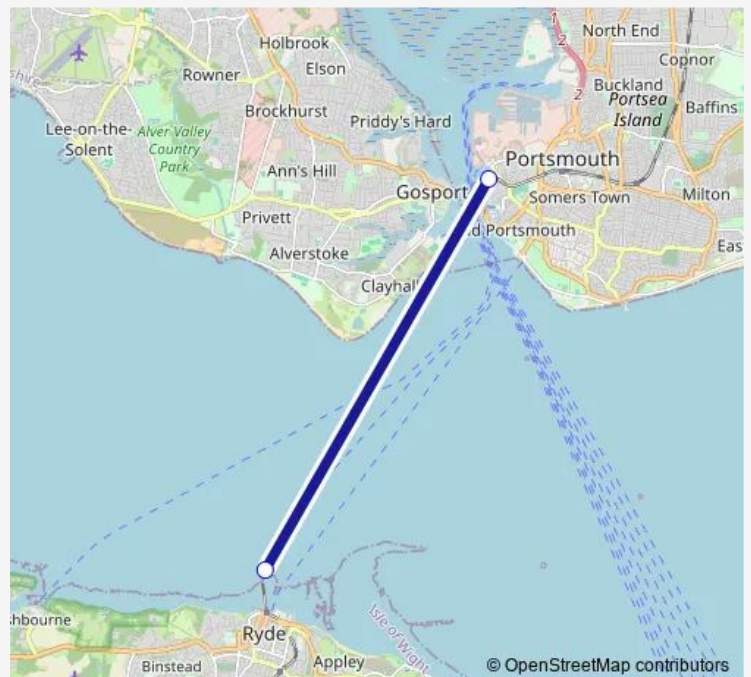

Ferry Sw:Pmh->Ryp SW boat service from PMH to Ryp

[Go to website](#)

Direction

Portsmouth Harbour — Ryde Pier Head

2 stops

[Open route schedule](#)

Portsmouth Harbour

Ryde Pier Head

Route schedule

Portsmouth Harbour — Ryde Pier Head

Monday	05:15-21:20
Tuesday	05:15-21:20
Wednesday	05:15-21:20
Thursday	05:15-21:20
Friday	05:15-21:20
Saturday	07:15-21:20
Sunday	07:15-21:20

Route info

Direction: Portsmouth Harbour

Stops: 2

Trip Duration: 0 hour 22 min

Sw:Pmh->Ryp — SW boat service from PMH to Ryp

Sw:Pmh->Ryp Ferry time schedules and route maps are available in an offline PDF at busmaps.com. Use the busmaps.com website to see live bus times, train schedule or subway schedule, and step-by-step directions for all public transit in Portsmouth