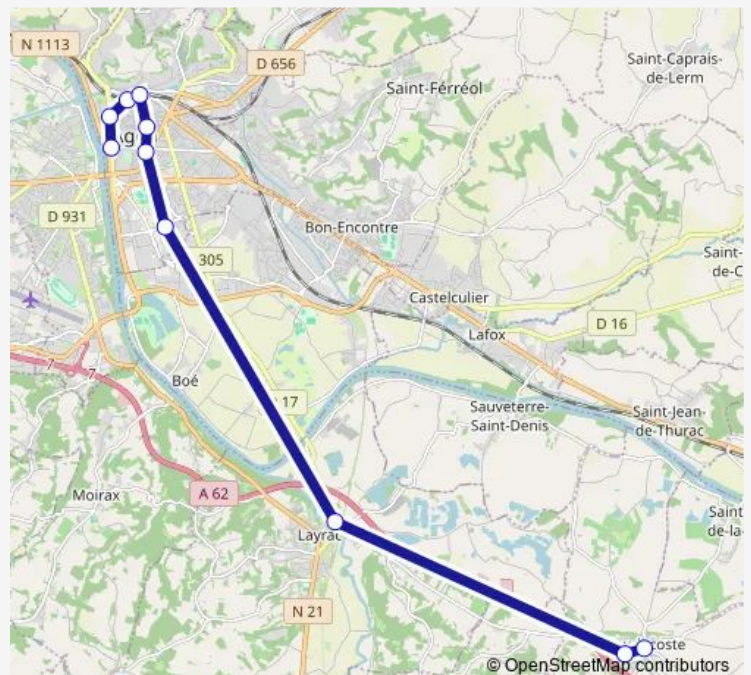

Bus LS116 Ligne Scolaire 116

[Go to website](#)

Direction

Commissariat — Calvaire

26 stops

[Open route schedule](#)

Commissariat

Jasmin

Thursday 18:10

Friday 18:10

Saturday —

Sunday —

Route info

Direction: Commissariat

Stops: 26

Trip Duration: 1 hour 10 min

LS116 — Ligne Scolaire 116

BusMaps

Cuq Bourg

Saint Nicolas de la Balerne Mairie

Cabanne

Saint Sixte Mairie

Calvaire

Direction

Monday 06:55

Tuesday 06:55

Wednesday 06:55

Thursday 06:55

Friday 06:55

Saturday —

Sunday —

Route info