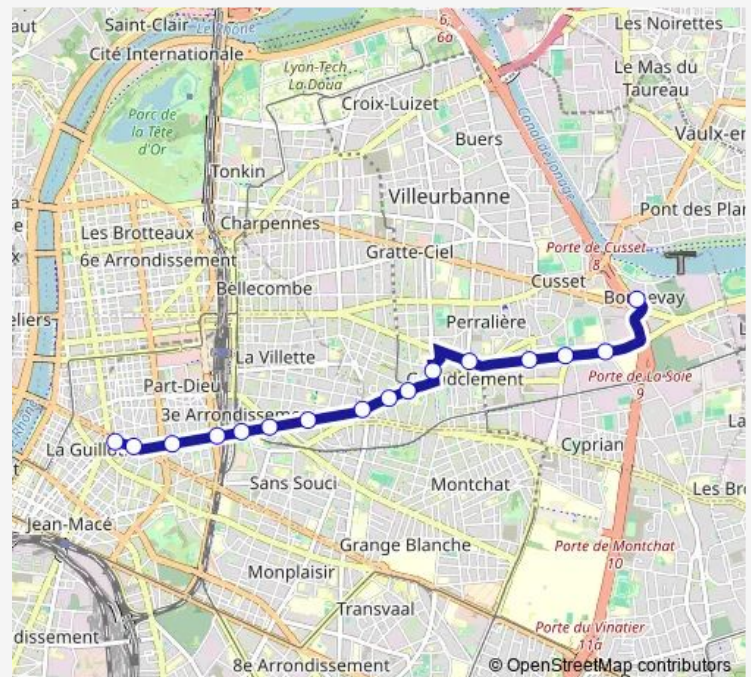

Perrin - Le Rize

Grandclément

Bernaix

Cyprian - Léon Blum

Bon Coin - Médipôle

Laurent Bonnevey

Route schedule

Saxe - Gambetta — Laurent Bonnevey

Monday	05:22-00:02 ⁺¹
Tuesday	05:22-00:02 ⁺¹
Wednesday	05:22-00:02 ⁺¹
Thursday	05:22-00:02 ⁺¹
Friday	05:22-00:02 ⁺¹
Saturday	05:22-00:02 ⁺¹
Sunday	06:26-00:02 ⁺¹

Route info

Direction: Saxe - Gambetta

Stops: 16

Trip Duration: 0 hour 33 min

■ C11 — Saxe - Gambetta -> Laurent Bonnevey

Direction

Laurent Bonnevey — Saxe - Gambetta

16 stops

[Open route schedule](#)

Laurent Bonnevey

Bon Coin - Médipôle