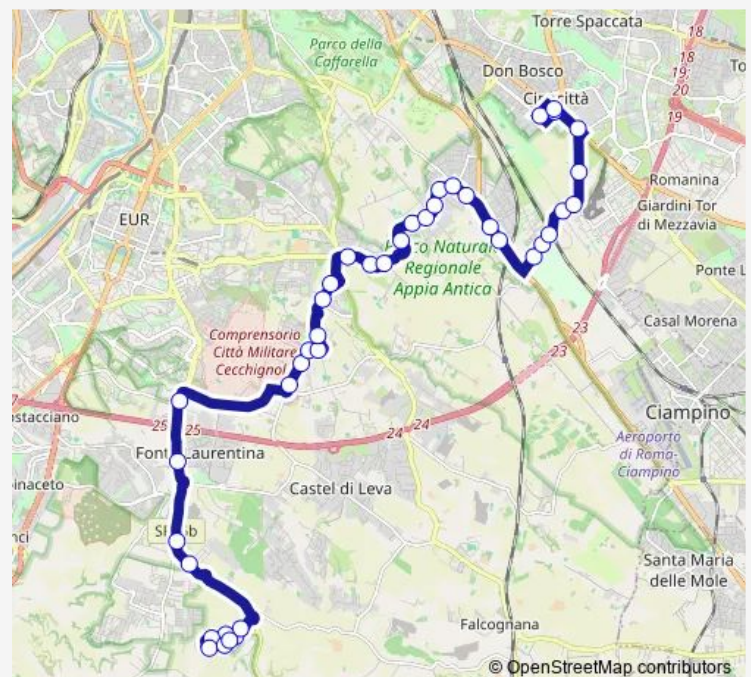

Cecchignola/Casale Zola

TOR Carbone/Ardeatina

TOR Carbone/Evodia

TOR Carbone/Casale Marini

Route schedule

Cimitero Laurentino — Cinecittà' (Ma)

Monday	—
Tuesday	—
Wednesday	—
Thursday	—
Friday	—
Saturday	09:45-16:30
Sunday	09:50-16:30

Route info

Direction: Cimitero Laurentino

Stops: 40

Trip Duration: 0 hour 50 min

C11

BusMaps

TOR Carbone/Fosso Grottone

TOR Carbone/Carbonaria

Friday

—

Saturday

08:00-14:30

Sunday

08:00-14:30

Route info

Direction: Cinecitta' (Ma)

Stops: 39

Trip Duration: 1 hour 33 min

Cecchignola Nuova/Kobler

Cecchignola/Kobler

Cecchignola/TOR Pagnotta 2

Laurentina/Casale Vallerano

LAURENTINA/TORRETTA VALLERANO

LAURENTINA/TRIGORIA