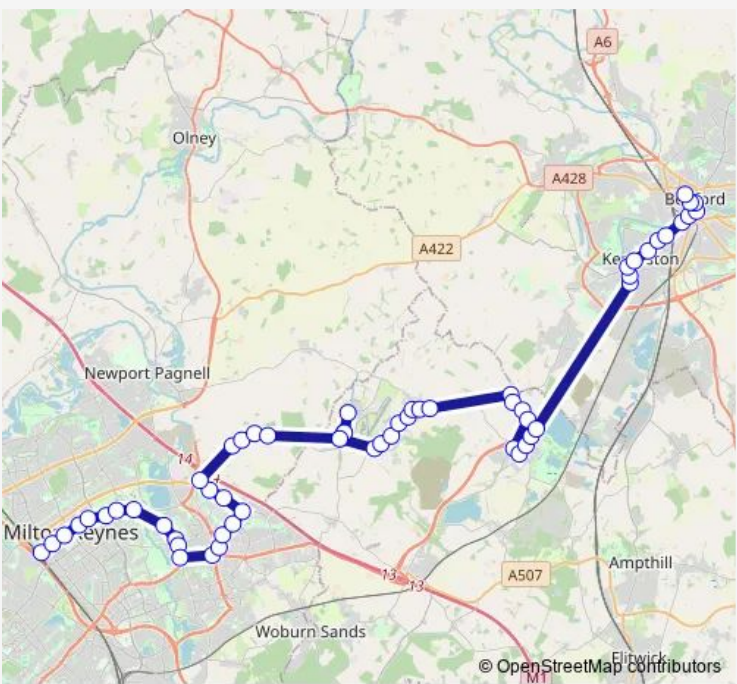

## Bus C11 Milton Keynes - Cranfield - Marston Moretaine - Kempston - Bedford

[Go to website](#)

**Direction**  
 Central Railway Station — Bus Station  
 58 stops  
[Open route schedule](#)

- Central Railway Station
- Santander House
- Central Business Exchange
- The Point
- Theatre District
- Enmore Roundabout west
- Glebe Roundabout west
- Pattison Lane
- Noon Layer Drive
- Oakgrove Roundabout North
- Oakgrove Roundabout South
- Tewkesbury Lane
- Brinklow Roundabout West
- Kingston District Centre
- Mandeville Drive
- Countess Way
- Brooklands Square
- Laconia Lane
- Commodore Close
- Milton Keynes Coachway
- Newport Road

Route schedule  
 Central Railway Station — Bus Station

Monday	06:59-21:10
Tuesday	20:49
Wednesday	20:49
Thursday	06:59-21:10
Friday	06:59-21:10
Saturday	06:59-21:37
Sunday	06:59-21:10

Route info  
 Direction: Central Railway Station  
 Stops: 58  
 Trip Duration: 1 hour 30 min

Cranfield Innovation Centre

Lodge Road

Townsend Close

War Memorial

Cross Keys

Millfield Close

Longborns

Crane Way

Vale Court

Lower Shelton Turn

Lower Shelton Road

Chequers Close

Franklin Close

Chandlers Close

Tylecote Close

Oat Piece