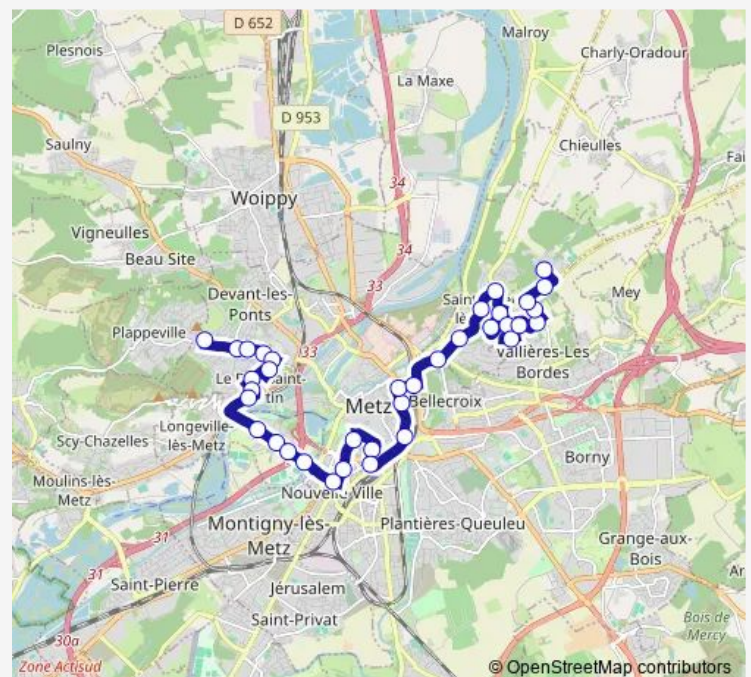

ST-Nicolas

Route schedule

Grimont — Felix Marechal

Monday 04:58-20:50

Tuesday 04:58-20:50

Wednesday 04:58-20:50

Thursday 04:58-20:50

Friday 04:58-20:50

Saturday 04:59-20:54

Sunday 07:44-20:54

Route info

Direction: Grimont

Stops: 37

Trip Duration: 0 hour 46 min

C11 — St-Julien-lès-Metz - Devant-les-Ponts

Republique

Arsenal

Tannerie

Terres Rouges

ST-Julien Eglise

Route schedule

Felix Marechal — Grimont

Monday 05:04-20:55

Tuesday 05:04-20:55

Wednesday 05:04-20:55

Thursday 05:04-20:55

Friday 05:04-20:55

Saturday 05:04-20:55

Sunday 07:48-20:54

Route info

Direction: Felix Marechal

Stops: 36