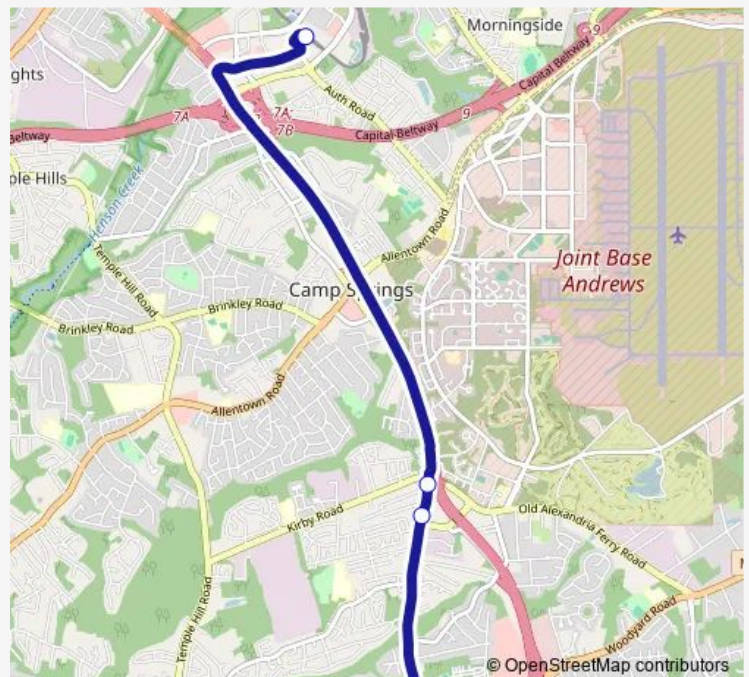

### Direction

Branch Ave Station+Bay G — Clinton P+R

5 stops

[Open route schedule](#)

Branch Ave Station+Bay G

Old Branch Av+Arbutus Ln

Old Branch Av+Coventry Wy

Woody Ter+#12106

### Route schedule

Branch Ave Station+Bay G — Clinton P+R

Monday	16:15-19:23
Tuesday	16:15-19:23
Wednesday	16:15-19:23
Thursday	16:15-19:23
Friday	16:15-19:23
Saturday	—
Sunday	—

### Route info

Direction: Branch Ave Station+Bay G

Stops: 5

Trip Duration: 0 hour 21 min

■ C11 — Clinton

BusMaps

**Direction**

Clinton P+R — Branch Ave Station+Bay G

2 stops

[Open route schedule](#)

Clinton P+R

Branch Ave Station+Bay G