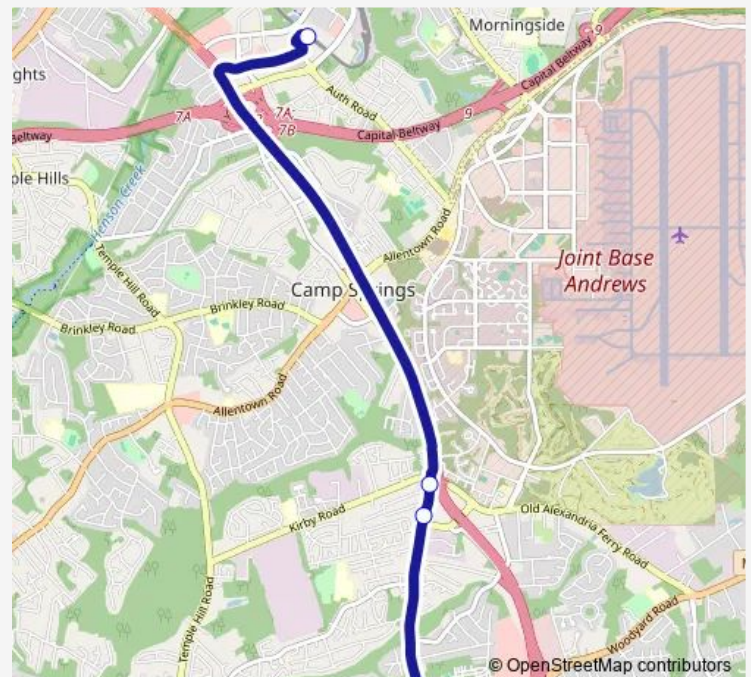

Bus C11 Clinton

[Go to website](#)

Direction

Branch Ave Station+Bay G — Clinton P+R

5 stops

[Open route schedule](#)

Branch Ave Station+Bay G

Old Branch Av+Arbutus Ln

Old Branch Av+Coventry Wy

Woody Ter+#12106

Clinton P+R

Route schedule

Branch Ave Station+Bay G — Clinton P+R

Monday	16:15-19:23
Tuesday	16:15-19:23
Wednesday	16:15-19:23
Thursday	16:15-19:23
Friday	16:15-19:23
Saturday	—
Sunday	—

Route info

Direction: Branch Ave Station+Bay G

Stops: 5

Trip Duration: 0 hour 21 min

■ C11 — Clinton

BusMaps

Direction

Clinton P+R — Branch Ave Station+Bay G

2 stops

[Open route schedule](#)

Clinton P+R

Branch Ave Station+Bay G

Route schedule

Clinton P+R — Branch Ave Station+Bay G

Monday	06:00-08:12
Tuesday	06:00-08:12
Wednesday	06:00-08:12
Thursday	06:00-08:12
Friday	06:00-08:12
Saturday	—
Sunday	—