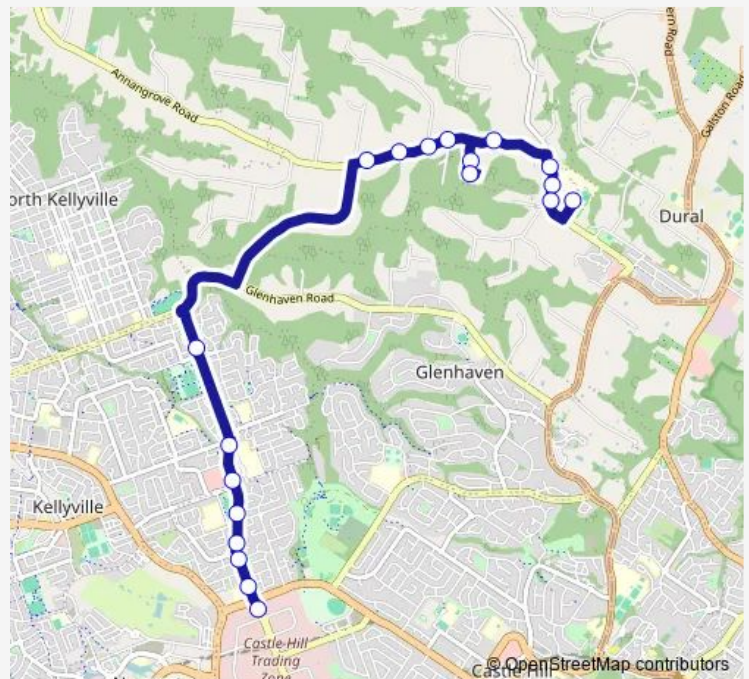

School Bus 3016 Victoria Av before Showground Rd to The Hills Grammar School

[Go to website](#)

Direction

Victoria Av Before Showground Rd — Hills Grammar School Bus Bay

19 stops

[Open route schedule](#)

- Victoria Av Before Showground Rd
- Western Sydney Tafe, Green Rd
- Green Rd Before St Pauls Av
- Green Rd After St Pauls Av
- Centenary Of Anzac Reserve, Green Rd
- Green Rd After Wrights Rd
- Green Rd Before President Rd
- Green Rd After Marella Av
- Annangrove Rd After Yarrabin Rd
- 41 Annangrove Rd
- Annangrove Rd At Sedger Rd
- Annangrove Rd Opp Denham Rd
- St Madeleine's Primary School, School Grounds
- Marian Catholic College, School Grounds
- 3A Annangrove Rd
- Kenthurst Tennis Centre, Kenthurst Rd
- Hills Grammer School, Kenthurst Rd
- Kenthurst Rd Opp Spurwood Cl
- Hills Grammar School Bus Bay

Route schedule

Victoria Av Before Showground Rd — Hills Grammar School Bus Bay

Monday	07:50
Tuesday	07:50
Wednesday	07:50
Thursday	07:50
Friday	07:50
Saturday	—
Sunday	—

Route info

Direction: Victoria Av Before Showground Rd

Stops: 19

Trip Duration: 0 hour 45 min

3016 School Bus time schedules and route maps are available in an offline PDF at busmaps.com. Use the busmaps.com website to see live bus times, train schedule or subway schedule, and step-by-step directions for all public transit in Parramatta

The schedule is provided in the local timezone. Times with "(+1)" indicate departures on the next day.

PDF file created on 2025-01-31

2024 BusMaps.com - All Rights Reserved