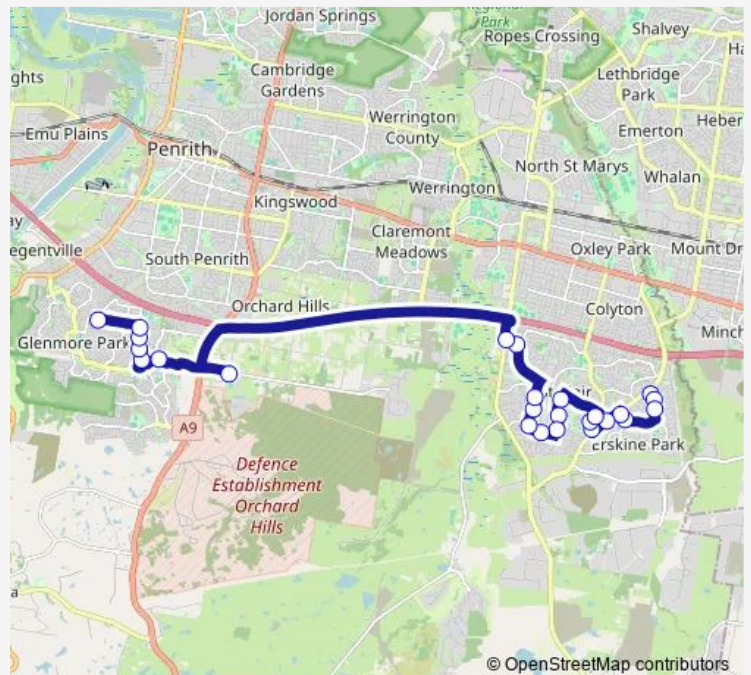

School Bus 4002 Swallow Dr opp Skylark Cres to Caroline Chisholm College

[Go to website](#)

Direction

Swallow Dr Opp Skylark Cres — Caroline Chisholm Girls High School, Near The Lakes Dr

24 stops

[Open route schedule](#)

- Swallow Dr Opp Skylark Cres
- Swallow Dr After Warbler St
- Swallow Dr At Fantail Cres
- Peppertree Dr After Swallow Dr
- Peppertree Dr Opp Dilga Cres
- Erskine Park Rd Opp Halifax Ct Walkway
- Bennett Rd After Erskine Park Rd
- Bennett Rd After Shakespeare Dr
- Bennett Rd Opp Boeing Pl
- Blackwell Av Opp Saunders Park
- Blackwell Av Opp Mccartney Cres
- Blackwell Public School, Blackwell Av
- Cook Pde Opp Lukes Lane Reserve
- Cook Pde At Pine Creek Cct
- Cook Parade Childrens Centre, Cook Pde
- Cook Pde At Clyde Av
- Banks Dr At Mamre Rd
- Cross Rd Penrith Anglican College
- Genmore Pkwy After Glenquarry Dr
- Surveyors Creek Rd At Kiber Dr

Route schedule

Swallow Dr Opp Skylark Cres — Caroline Chisholm Girls High School, Near The Lakes Dr

Monday	07:25
Tuesday	07:25
Wednesday	07:25
Thursday	07:25
Friday	07:25
Saturday	—
Sunday	—

Route info

Direction: Swallow Dr Opp Skylark Cres

Stops: 24

Trip Duration: 0 hour 40 min

4002 — Swallow Dr opp Skylark Cres to Caroline Chisholm College

Surveyors Creek Rd Before Karuk Pl

Surveyors Creek Rd After Wari Av

Surveyors Creek Rd At Muru Dr

Caroline Chisholm Girls High School, Near The Lakes Dr