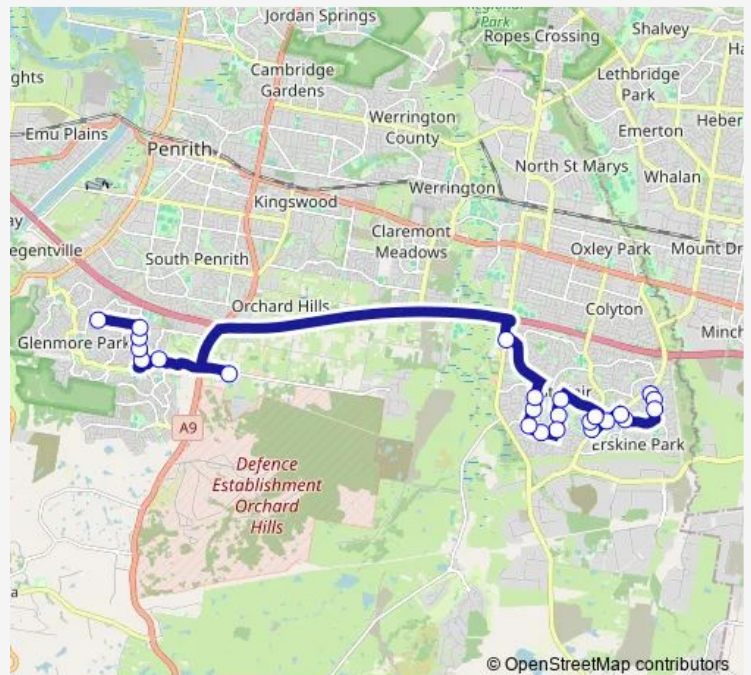

School Bus 4002 Swallow Dr opp Skylark Cres to Caroline Chisholm College

Go to website

Direction

Swallow Dr Opp Skylark Cres — Caroline Chisholm Girls High School, Near The Lakes Dr

24 stops

[Open route schedule](#)

- Swallow Dr Opp Skylark Cres
- Swallow Dr After Warbler St
- Swallow Dr At Fantail Cres
- Peppertree Dr After Swallow Dr
- Peppertree Dr Opp Dilga Cres
- Erskine Park Rd Opp Halifax Ct Walkway
- Bennett Rd After Erskine Park Rd
- Bennett Rd After Shakespeare Dr
- Bennett Rd Opp Boeing Pl
- Blackwell Av Opp Saunders Park
- Blackwell Av Opp McCartney Cres
- Blackwell Public School, Blackwell Av
- Cook Pde Opp Lukes Lane Reserve
- Cook Pde At Pine Creek Cct
- Cook Parade Childrens Centre, Cook Pde
- Cook Pde At Clyde Av
- Banks Dr At Mamre Rd
- Cross Rd Penrith Anglican College
- Genmore Pkwy After Glenquarry Dr
- Surveyors Creek Rd At Kiber Dr

Route schedule

Swallow Dr Opp Skylark Cres — Caroline Chisholm Girls High School, Near The Lakes Dr

Monday	07:25
Tuesday	07:25
Wednesday	07:25
Thursday	07:25
Friday	07:25
Saturday	—
Sunday	—

Route info

Direction: Swallow Dr Opp Skylark Cres

Stops: 24

Trip Duration: 0 hour 40 min

4002 — Swallow Dr opp Skylark Cres to Caroline Chisholm College

Surveyors Creek Rd Before Karuk Pl

Surveyors Creek Rd After Wari Av

Surveyors Creek Rd At Muru Dr

Caroline Chisholm Girls High School, Near The Lakes Dr