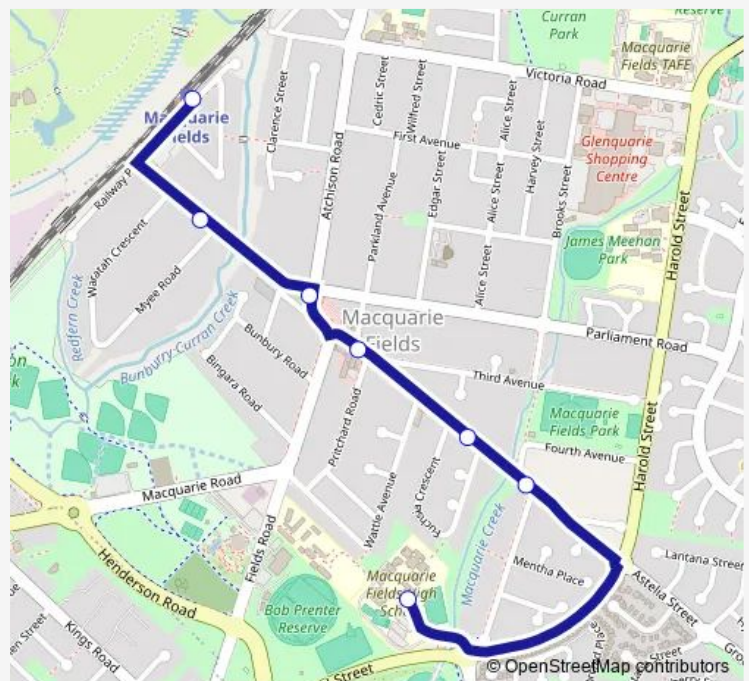

### Direction

Macquarie Fields High School, School Grounds — Macquarie Fields Station, Railway Pde

7 stops

[Open route schedule](#)

Macquarie Fields High School, School Grounds

Saywell Rd At Bensley Rd

Saywell Rd After Fuchsia Cres

Macquarie Fields Shops, Saywell Rd

Atchison Rd At Parliament Rd

Saywell Rd After Myee Rd

Macquarie Fields Station, Railway Pde

### Route schedule

Macquarie Fields High School, School Grounds — Macquarie Fields Station, Railway Pde

Monday	15:29
Tuesday	15:29
Wednesday	15:29
Thursday	15:29
Friday	—
Saturday	—
Sunday	—

### Route info

Direction: Macquarie Fields High School, School Grounds

Stops: 7

Trip Duration: 0 hour 5 min

4002 School Bus time schedules and route maps are available in an offline PDF at [busmaps.com](https://busmaps.com). Use the [busmaps.com](https://busmaps.com) website to see live bus times, train schedule or subway schedule, and step-by-step directions for all public transit in Liverpool