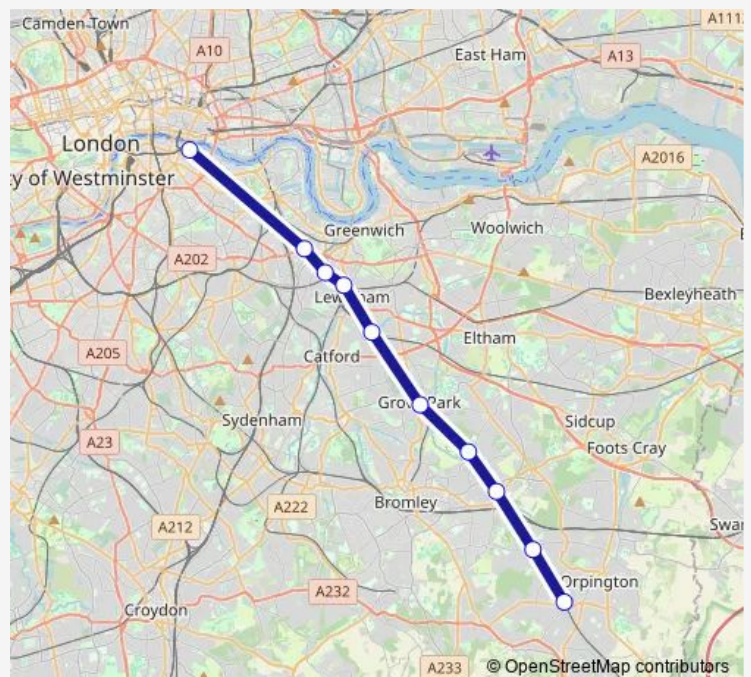

Rail Replacement Bus Service Se:Orp->Lbg SE replacement bus service from ORP to Lbg

[Go to website](#)

Direction

Orpington — London Bridge

10 stops

[Open route schedule](#)

- Orpington
- Petts Wood
- Chislehurst
- Elmstead Woods
- Grove Park
- Hither Green
- Lewisham
- St Johns (London)
- New Cross
- London Bridge

Route schedule

Orpington — London Bridge

Monday	00:17-00:05 ⁺¹
Tuesday	00:05
Wednesday	—
Thursday	—
Friday	—
Saturday	23:29-00:05 ⁺¹
Sunday	00:05-00:17 ⁺¹

Route info

Direction: Orpington

Stops: 10

Trip Duration: 1 hour 16 min