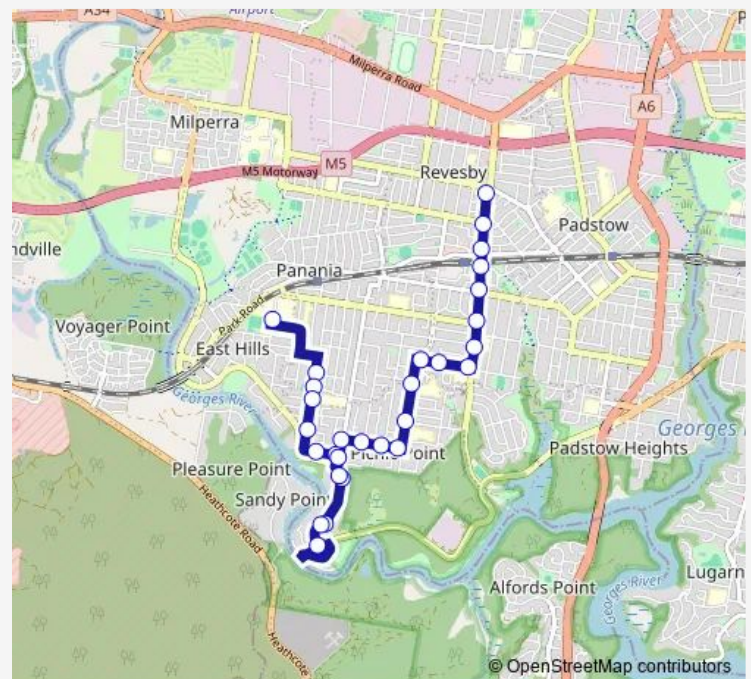

Kennedy St Opp Picnic Point High School

Ferndale Rd After Kennedy St

### Route schedule

Lucas Rd Opp East Hills Public School — St Lukes Primary School, The River Rd

Monday	15:15
Tuesday	15:15
Wednesday	15:15
Thursday	15:15
Friday	15:15
Saturday	—
Sunday	—

### Route info

Direction: Lucas Rd Opp East Hills Public School

Stops: 29

Trip Duration: 0 hour 21 min

Ferndale Rd Opp Kinross Pl

Ferndale Rd Opp De La Salle College

The River Rd Opp Revesby South Public School

The River Rd At Tower St

The River Rd At Weston St

The River Rd Opp Montgomery Av

The River Rd At Haydock Lane

The River Rd At Bransgrove Rd

St Lukes Primary School, The River Rd

S728 School Bus time schedules and route maps are available in an offline PDF at [busmaps.com](https://busmaps.com). Use the [busmaps.com](https://busmaps.com) website to see live bus times, train schedule or subway schedule, and step-by-step directions for all public transit in Liverpool