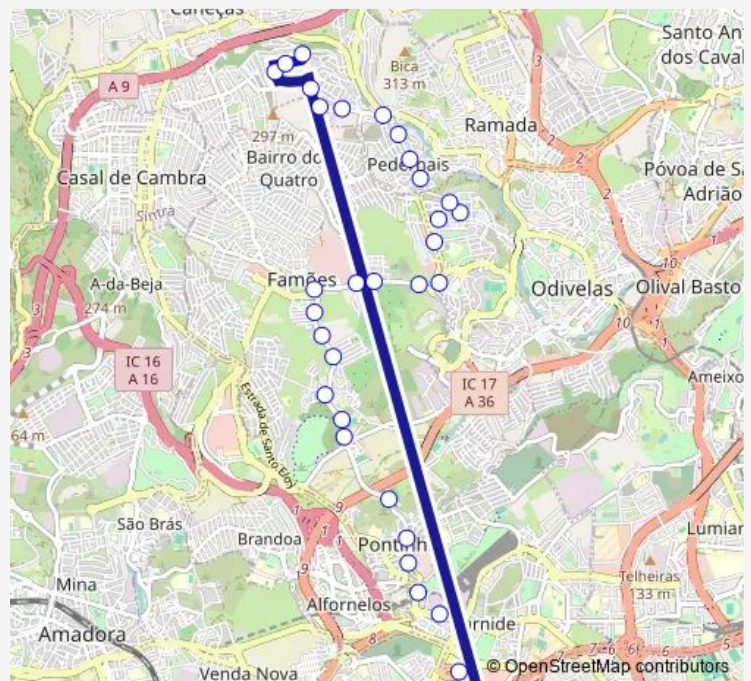

Tuesday 05:50-23:20

Wednesday 05:50-23:20

Thursday 05:50-23:20

Friday 05:50-23:20

Saturday 05:55

Sunday —

Route info

Direction: R António Silva 173 (B Girassol)

Stops: 31

Trip Duration: 0 hour 30 min

2811 — Caneças (Bairro do Monte Verde) - Lisboa (C. Militar)

R Major João Luís Moura 12

R Major João Luís Moura 224

R Major João Luís Moura (Campo Futebol)

R Major João Luís Moura