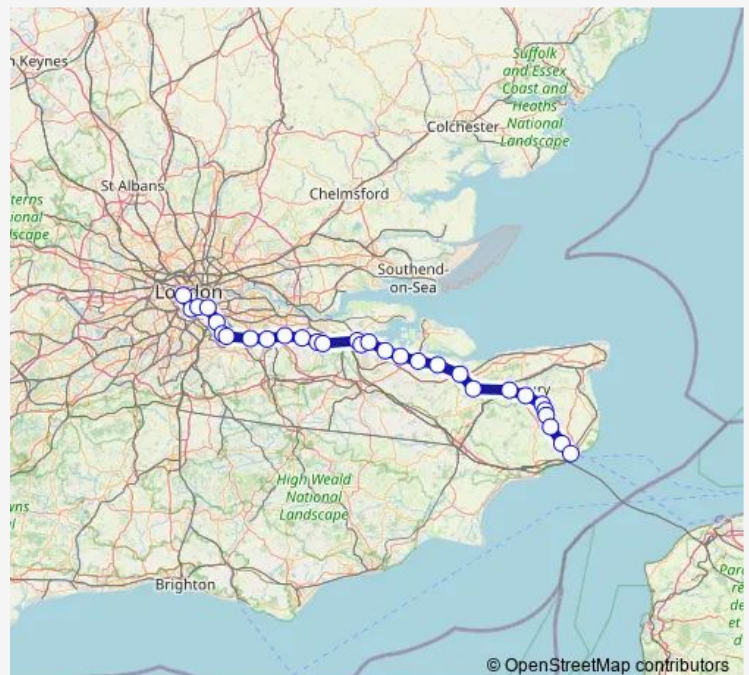

### Route schedule

London Victoria — Dover Priory

Monday 05:42-21:12

Tuesday 05:42-14:12

Wednesday 05:42-14:12

Thursday 05:42-14:12

Friday 05:42-14:12

Saturday 05:42-21:12

### Route info

Direction: London Victoria

Stops: 30

Trip Duration: 2 hour 27 min

■ Se:Vic->Dvp — SE train service from VIC to Dvp

Selling

Canterbury East

Bekesbourne

## Route info

Direction: London Victoria

Stops: 28

Trip Duration: 2 hour 22 min

Shepherds Well

Kearsney

Dover Priory

## Route info

Direction: London Victoria

Stops: 28

Trip Duration: 2 hour 5 min

Shepherds Well

Kearsney

Dover Priory