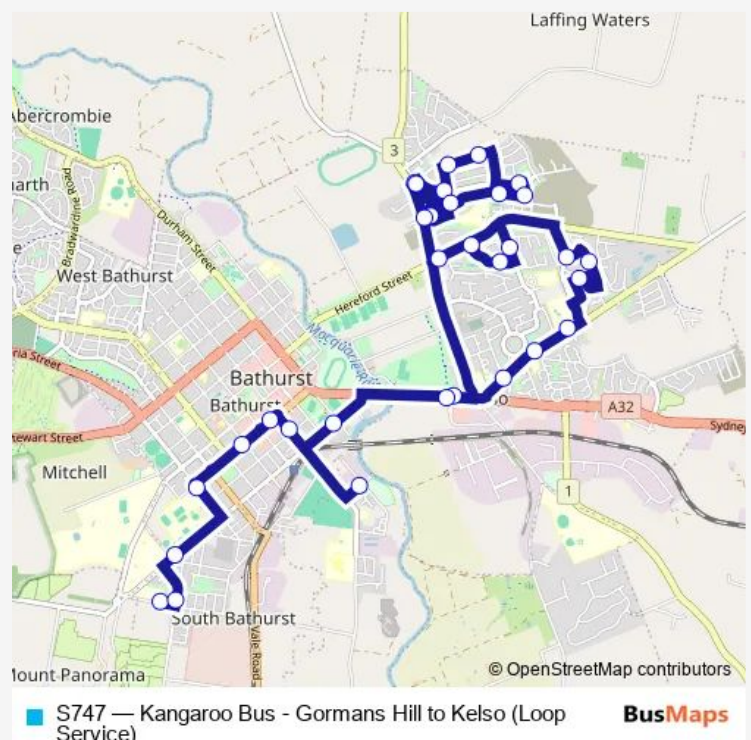

Bathurst Sportsground, Havannah St

Sydney Rd Opp Stockland Dr

Boyd St Opp Culnane Pl

Boyd St Opp Bonnor St

Kelso High School, Boyd St

Mcgregor Way Before Lister Cres

Mcbrien Dr At Lister Cres

Tweed Pde At Hughes St

Willow Dr Opp Cypress Cres

Willow Dr Before Marsden Lane

Ilumba Way After Coolabah Cl

Trinity Heights Shopping Centre, Marsden Lane

Eltham Dr After Gilmour St

Route schedule

St Philomena's Primary School, Lloyds Rd — Bathurst Buslines Depot, Lyal St

Monday	15:20
Tuesday	15:20
Wednesday	15:20
Thursday	15:20
Friday	15:20
Saturday	—
Sunday	—

Route info

Direction: St Philomena's Primary School, Lloyds Rd

Stops: 32

Trip Duration: 1 hour 5 min

Graham Dr At Redding Dr

Mendel Av After Redding Dr

Mendel Dr Before Dillon Dr

Graham Dr After Cain Dr

Brennan Dr Opp Wentworth Dr

Wentworth Dr After Croke Cl

Wentworth Dr At Garrett St

22 Barker Cct

Eltham Dr Before Gilmour St