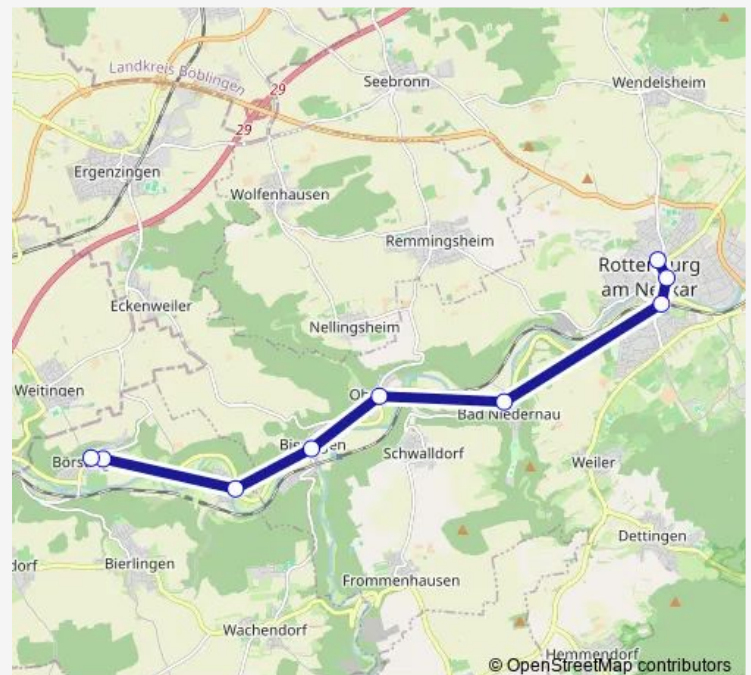

Direction

Börstingen Rathaus — Rottenburg E.-Bolz-Platz

9 stops

[Open route schedule](#)

Börstingen Rathaus

Börstingen Schule

Sulzau Neckarbrücke

Bieringen Neckarbrücke

Tuesday 09:27-00:04⁺¹

Wednesday 09:27-00:04⁺¹

Thursday 09:27-00:04⁺¹

Friday 09:27-00:04⁺¹

Saturday 04:35-00:04⁺¹

Sunday 04:35-00:04⁺¹

Route info

Direction: Börstingen Rathaus

Stops: 9

Trip Duration: 0 hour 34 min

Direction

Rottenburg E.-Bolz-Platz — Börstingen Rathaus

9 stops

[Open route schedule](#)

Rottenburg E.-Bolz-Platz

Rottenburg Sprollstraße

Route info

Direction: Rottenburg E.-Bolz-Platz

Stops: 9

Trip Duration: 0 hour 24 min

7629 Bus time schedules and route maps are available in an offline PDF at busmaps.com. Use the busmaps.com website to see live bus times, train schedule or subway schedule, and step-by-step directions for all public transit in Tuebingen