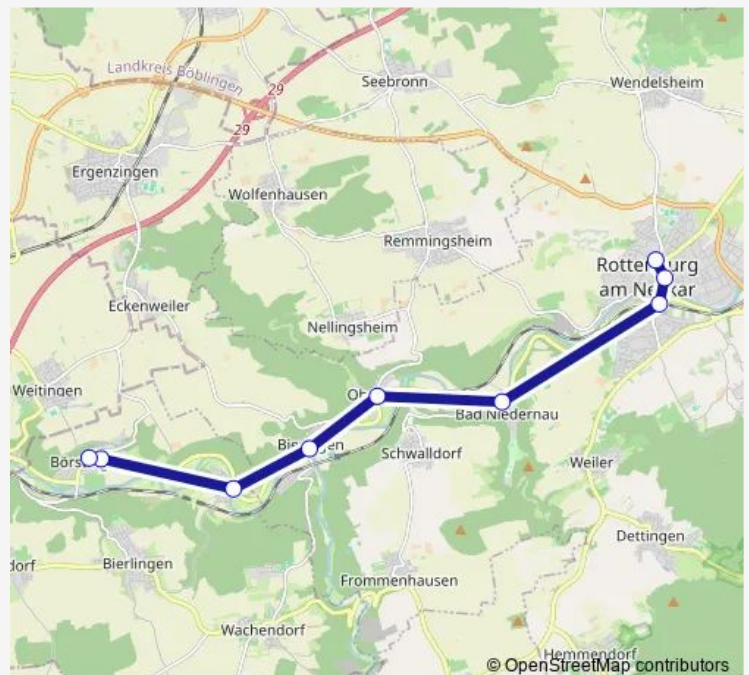

Direction

Börstingen Rathaus — Rottenburg E.-Bolz-Platz

9 stops

[Open route schedule](#)

Börstingen Rathaus

Börstingen Schule

Sulzau Neckarbrücke

Bieringen Neckarbrücke

Tuesday 09:27-00:04⁺¹

Wednesday 09:27-00:04⁺¹

Thursday 09:27-00:04⁺¹

Friday 09:27-00:04⁺¹

Saturday 04:35-00:04⁺¹

Sunday 04:35-00:04⁺¹

Route info

Direction: Börstingen Rathaus

Stops: 9

Trip Duration: 0 hour 34 min

Direction

Rottenburg E.-Bolz-Platz — Börstingen Rathaus

9 stops

[Open route schedule](#)

Rottenburg E.-Bolz-Platz

Rottenburg Sprollstraße

Route info

Direction: Rottenburg E.-Bolz-Platz

Stops: 9

Trip Duration: 0 hour 38 min

7629 Bus time schedules and route maps are available in an offline PDF at busmaps.com. Use the busmaps.com website to see live bus times, train schedule or subway schedule, and step-by-step directions for all public transit in Tuebingen