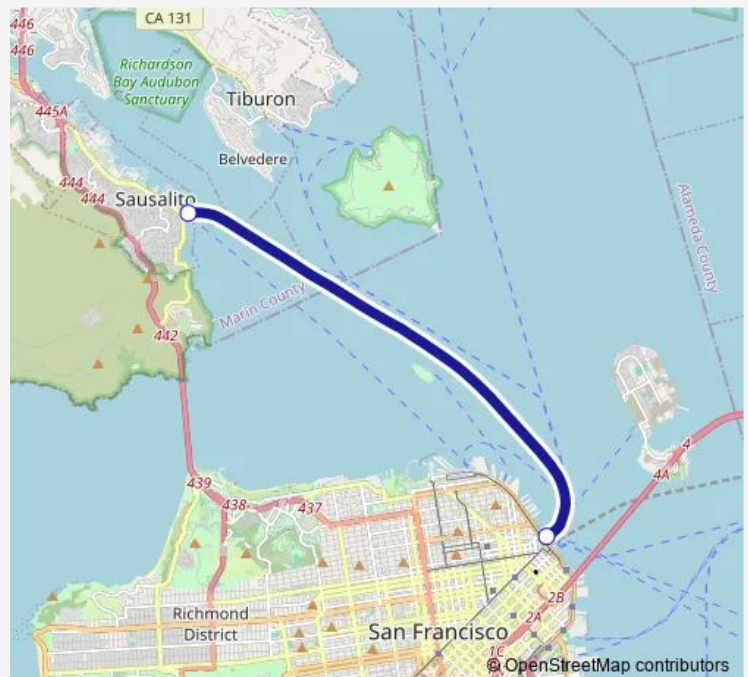

### Direction

San Francisco Ferry Terminal — Sausalito Ferry Landing

2 stops

[Open route schedule](#)

San Francisco Ferry Terminal

Sausalito Ferry Landing

### Route schedule

San Francisco Ferry Terminal — Sausalito Ferry Landing

Monday 07:40-19:15

Tuesday 07:40-19:15

Wednesday 07:40-19:15

Thursday 07:40-19:15

Friday 07:40-19:15

Saturday —

### Route info

Direction: San Francisco Ferry Terminal

Stops: 2

Trip Duration: 0 hour 30 min

■ SSSF — Sausalito - San Francisco Ferry

**Direction**

San Francisco Ferry Terminal Gate B — Sausalito Ferry Landing