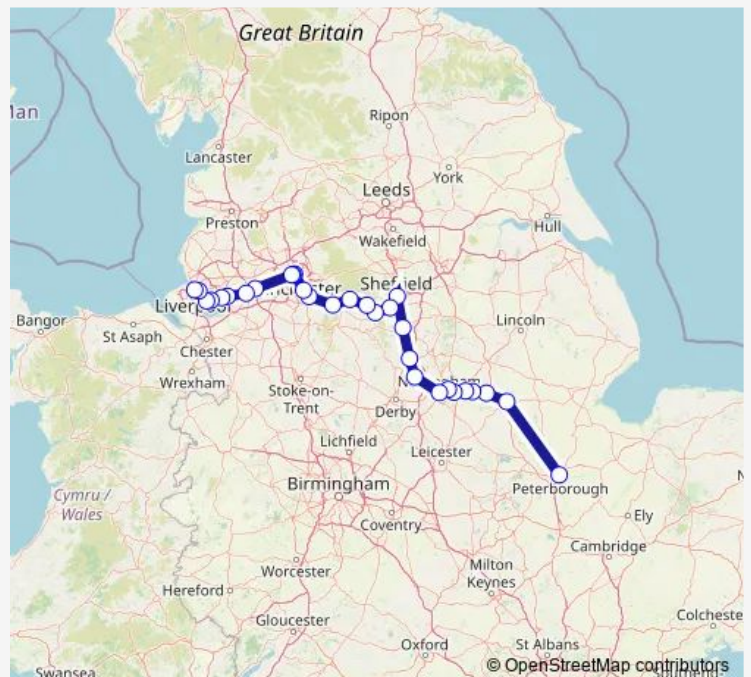

Stockport

Manchester Piccadilly

Manchester Oxford Road

Route schedule

Peterborough — Liverpool Lime Street

Monday —

Tuesday —

Wednesday —

Thursday —

Friday —

Saturday 07:27-16:27

Sunday 11:14-16:24

Route info

Direction: Peterborough

Stops: 30

Trip Duration: 4 hour 12 min

Edge Hill

Liverpool Lime Street

Direction

Peterborough — Liverpool Lime Street

27 stops

[Open route schedule](#)

Peterborough

Grantham

Direction: Peterborough

Stops: 27

Trip Duration: 3 hour 59 min

Edge Hill

Liverpool Lime Street

Direction

Peterborough — Liverpool Lime Street

28 stops