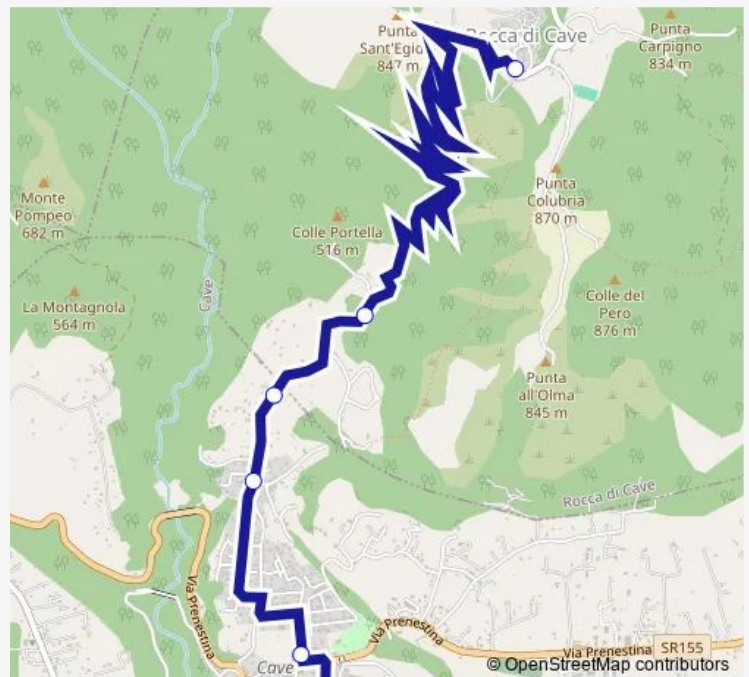

Route schedule

Rocca DI Cave | Piazza San Nicola # f14548 — Cave | Viale Pio XII # f14586

Monday	06:15-19:10
Tuesday	06:15-19:10
Wednesday	06:15-19:10
Thursday	06:15-19:10
Friday	06:15-19:10
Saturday	06:15-19:10
Sunday	—

Route info

Direction: Rocca DI Cave | Piazza San Nicola # f14548

Stops: 7

Trip Duration: 0 hour 19 min

Rocca di Cave - Cave # Gz63d

Bus time schedules and route maps are available in an offline PDF at busmaps.com. Use the busmaps.com website to see live bus times, train schedule or subway schedule, and step-by-step directions for all public transit in Cave