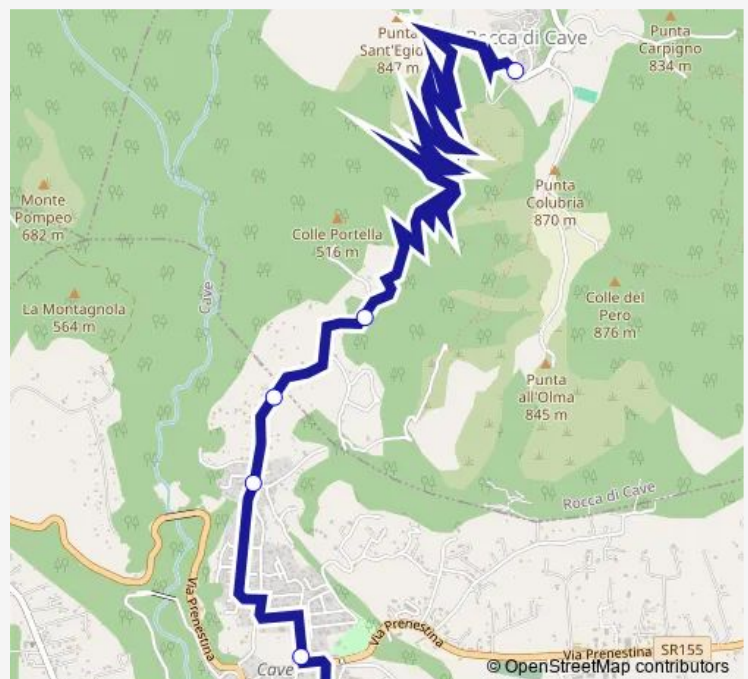

**Route schedule**

Rocca DI Cave | Piazza San Nicola # f14548 — Cave | Viale Pio XII # f14586

Monday 06:15-19:10

Tuesday 06:15-19:10

Wednesday 06:15-19:10

Thursday 06:15-19:10

Friday 06:15-19:10

Saturday 06:15-19:10

Sunday —

**Route info**

Direction: Rocca DI Cave | Piazza San Nicola # f14548

Stops: 7

Trip Duration: 0 hour 18 min

Bus time schedules and route maps are available in an offline PDF at [busmaps.com](https://busmaps.com). Use the [busmaps.com](https://busmaps.com) website to see live bus times, train schedule or subway schedule, and step-by-step directions for all public transit in Cave