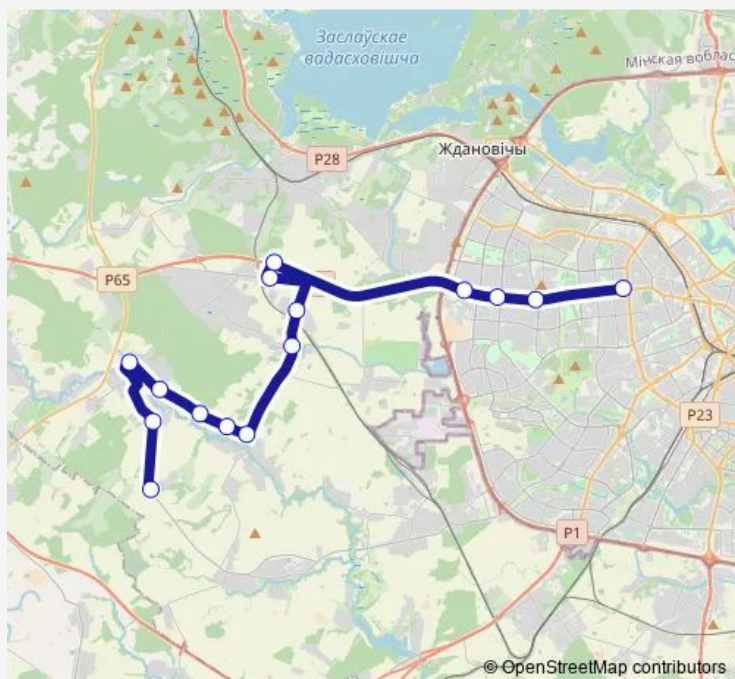

Bus 200a (Минск - Дубенцы)

[Go to website](#)**Direction**

ст.м. Пушкинская — Дубянцы

15 stops

[Open route schedule](#)

ст.м. Пушкинская

ст.м. Кунцевщина

ст.м. Каменная Горка (пригород)

Старое Сяло-1

Старое Сяло

Казлоўка

Дубянцы

Route schedule

ст.м. Пушкинская — Дубянцы

Monday	05:27
Tuesday	05:27
Wednesday	05:27
Thursday	05:27
Friday	05:27
Saturday	—
Sunday	—

Route info

Direction: ст.м. Пушкинская

Stops: 15

Trip Duration: 0 hour 50 min

■ 200a (Минск - Дубенцы)

BusMaps

200a (Минск - Дубенцы) Bus time schedules and route maps are available in an offline PDF at busmaps.com. Use the busmaps.com website to see live bus times, train schedule or subway schedule, and step-by-step directions for all public transit in Minsk