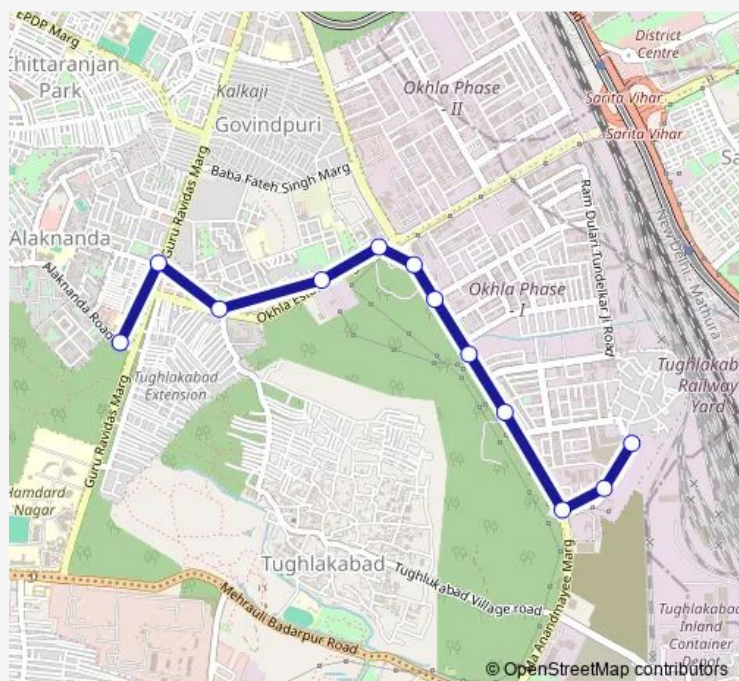

Central Work Shop li

Okhla Depot IV CWS li

Route schedule

Tara Apartments Terminal — Okhla Depot IV CWS li

Monday 20:31-22:31

Tuesday 20:31-22:31

Wednesday 20:31-22:31

Thursday 20:31-22:31

Friday 20:31-22:31

Saturday 20:31-22:31

Sunday 20:31-22:31

Route info

Direction: Tara Apartments Terminal

Stops: 12

Trip Duration: 0 hour 17 min

540stldown