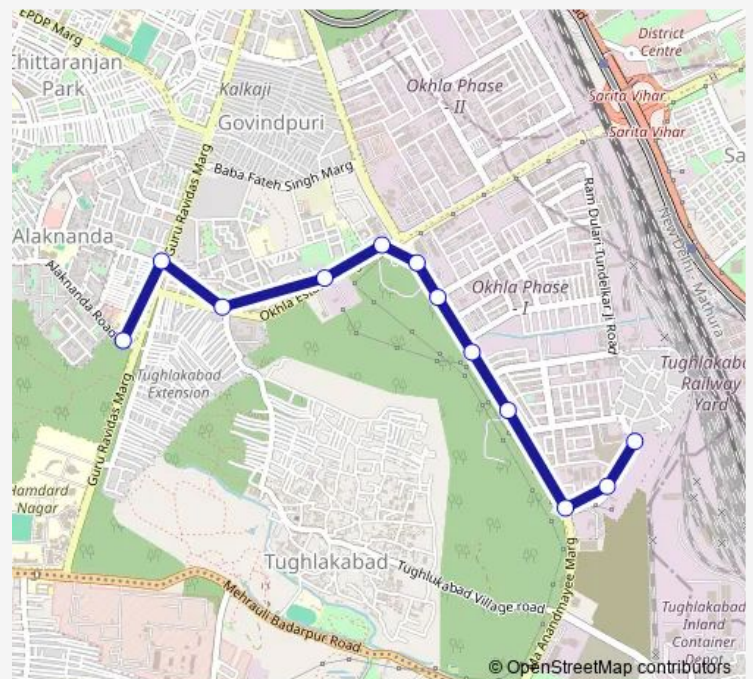

Central Work Shop li

Okhla Depot IV CWS li

Route schedule

Tara Apartments Terminal — Okhla Depot IV CWS li

Monday 20:31-22:31

Tuesday 20:31-22:31

Wednesday 20:31-22:31

Thursday 20:31-22:31

Friday 20:31-22:31

Saturday 20:31-22:31

Sunday 20:31-22:31

Route info

Direction: Tara Apartments Terminal

Stops: 12

Trip Duration: 0 hour 17 min

540stldown