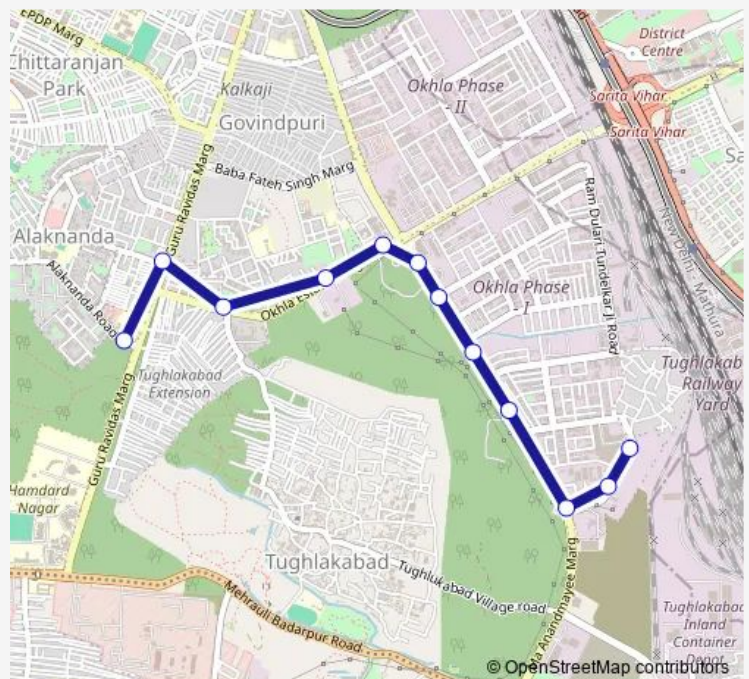

### Route schedule

Tara Apartments Terminal — Okhla Depot IV CWS li

Monday 07:40-21:06

Tuesday 07:40-21:06

Wednesday 07:40-21:06

Thursday 07:40-21:06

Friday 07:40-21:06

Saturday 07:40-21:06

### Route info

Direction: Tara Apartments Terminal

Stops: 12

Trip Duration: 0 hour 17 min

540stldown

BusMaps

540stldown Bus time schedules and route maps are available in an offline PDF at busmaps.com. Use the busmaps.com website to see live bus times, train schedule or subway schedule, and step-by-step directions for all public transit in New Delhi