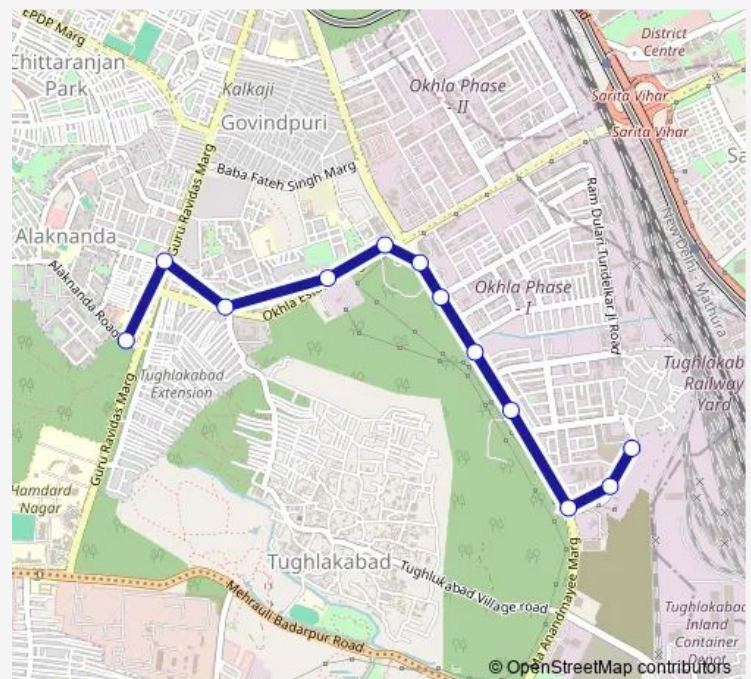

Central Work Shop li

Okhla Depot IV CWS li

Route schedule

Tara Apartments Terminal — Okhla Depot IV CWS li

Monday 07:40-21:06

Tuesday 07:40-21:06

Wednesday 07:40-21:06

Thursday 07:40-21:06

Friday 07:40-21:06

Saturday 07:40-21:06

Sunday 07:40-21:06

Route info

Direction: Tara Apartments Terminal

Stops: 12

Trip Duration: 0 hour 17 min

540stldown