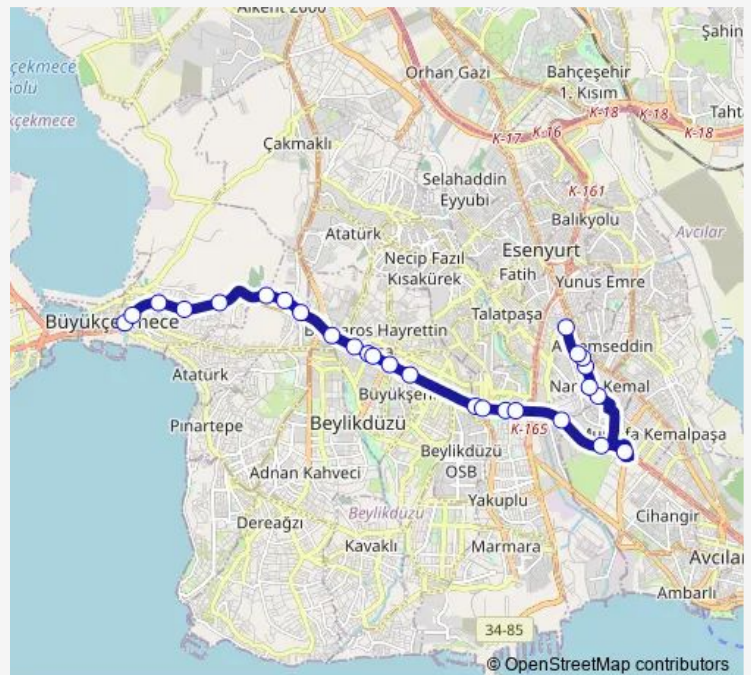

### Route schedule

Rıza Küçükkoğlupaşa Cad. — Gezmiş Caddesi

Monday	06:00
Tuesday	06:00
Wednesday	06:00
Thursday	06:00
Friday	06:00
Saturday	06:00
Sunday	06:00

### Route info

Direction: Rıza Küçükkoğlupaşa Cad.

Stops: 27

Trip Duration: 0 hour 34 min

■ Büyükçekmece-Zafer Mahallesi — Büyükçekmece - Esenyurt

BusMaps

Minibüs Durađı

110. Sk.