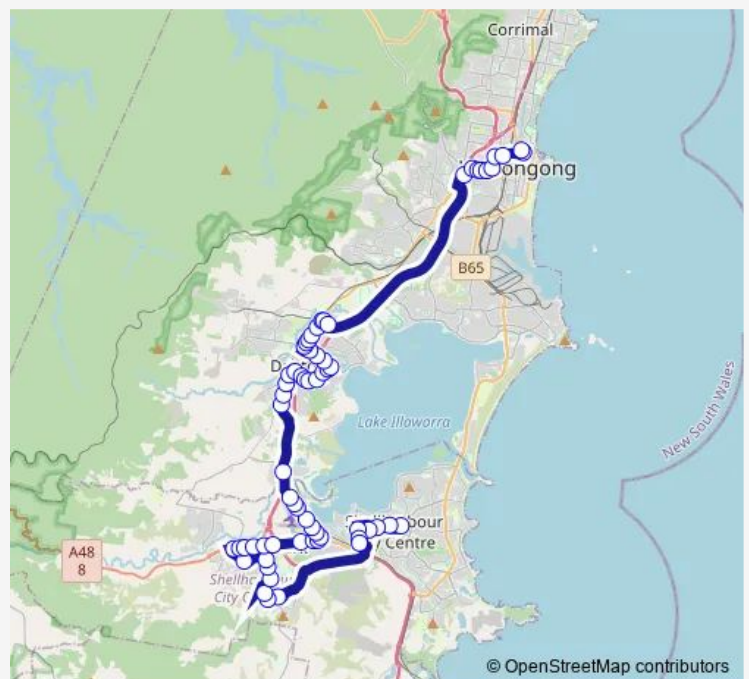

School Bus S182 Smiths Hill HS to Oak Flats Hs

[Go to website](#)

Direction

Stockland Shellharbour — Smith's Hill High School, Gipps St

64 stops

[Open route schedule](#)

- Stockland Shellharbour
- New Lake Entrance Rd At Minga Av
- Lake Entrance Rd Opp Eleanor Av
- Kingston St Opp Oak Flats Bowling Club
- Central Av After Fisher St
- Central Av Opp Madden St
- Central Av Opp Industrial Rd
- Ashburton Dr After Gascoyne St
- Daintree Dr After Ashburton Dr
- Daintree Dr Opp Gloucester Cct
- Terry St After Daintree Dr
- Terry St At Wiley St
- Terry St Before Church St
- Church St Before Tuross St
- Tongarra Rd Opp All Saints Anglican Church
- Tongarra Rd Opp St Paul's Catholic Primary School
- Illawarra Hwy Opp Amaral Av
- Albion Park RSL Club, Tongarra Rd
- Tongarra Rd After Terry St
- Tongarra Rd Opp Stapleton Av
- Tongarra Rd Opp Croome Rd

Route schedule

Stockland Shellharbour — Smith's Hill High School, Gipps St

Monday	06:44
Tuesday	06:44
Wednesday	06:44
Thursday	06:44
Friday	06:44
Saturday	—
Sunday	—

Route info

Direction: Stockland Shellharbour

Stops: 64

Trip Duration: 1 hour 6 min

S182 — Smiths Hill HS to Oak Flats Hs