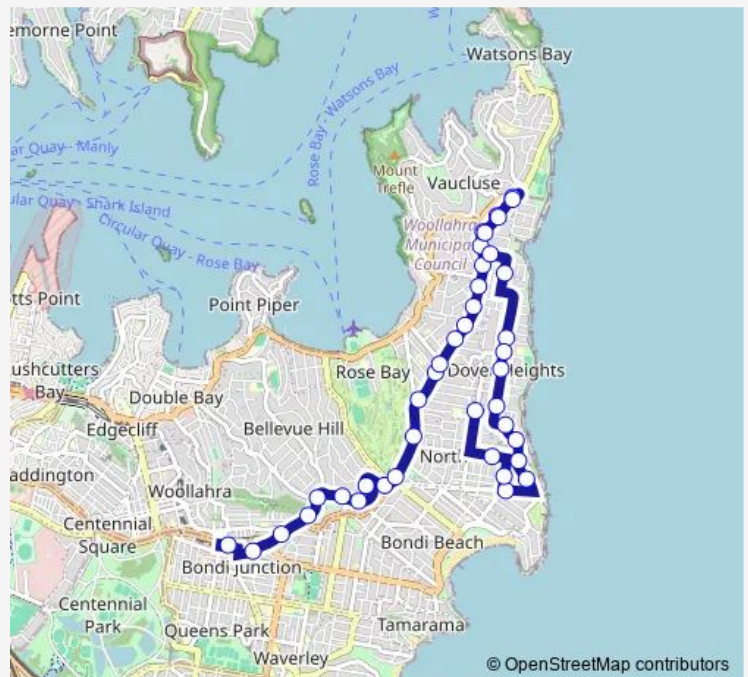

School Bus 605e Bondi Junction to Rose Bay Sc

[Go to website](#)

**Direction**

Bondi Junction Station, Stand M — Rose Bay Secondary College, Stand 2, Hardy St

40 stops

[Open route schedule](#)

- Bondi Junction Station, Stand M
- Westfield Bondi Junction, Oxford St
- Old South Head Rd Before Edgecliff Rd
- Victoria Rd After Old South Head Rd
- Victoria Rd Opp Bellevue Hill Public School
- Birriga Rd Opp Banksia Rd
- Birriga Rd At Benelong Cres
- Birriga Rd At Bundarra Rd
- Birriga Rd Before O'Sullivan Rd
- Old South Head Rd After O'Sullivan Rd
- Old South Head Rd Opp Roe St
- Old South Head Rd Opp Chaleyer St
- Old South Head Rd At Wilberforce Av
- Old South Head Rd At Dover Rd
- Old South Head Rd Opp Roberts St
- Old South Head Rd Opp Princess St
- Old South Head Rd Opp Lancaster Rd
- Old South Head Rd Opp Kobada Rd
- Old South Head Rd At Captain Pipers Rd
- Old South Head Rd At Clarendon St
- Old South Head Rd At Billong Av

Route schedule

Bondi Junction Station, Stand M — Rose Bay Secondary College, Stand 2, Hardy St

Monday	08:06
Tuesday	08:06
Wednesday	08:06
Thursday	08:06
Friday	08:06
Saturday	—
Sunday	—

Route info

Direction: Bondi Junction Station, Stand M

Stops: 40

Trip Duration: 0 hour 34 min

605e — Bondi Junction to Rose Bay Sc

Old South Head Rd At Laguna St

Old South Head Rd Opp South Head Cemetery

South Head Cemetery, Old South Head Rd

Old South Head Rd At Burge St

Old South Head Rd Opp Billong Av

Kimberley Reserve, Military Rd

Military Rd At Oceanview Av

Military Rd At Weonga Rd

Military Rd At Blake St

Military Rd At Dover Rd

Military Rd At Raleigh St

Military Rd After Arthur St