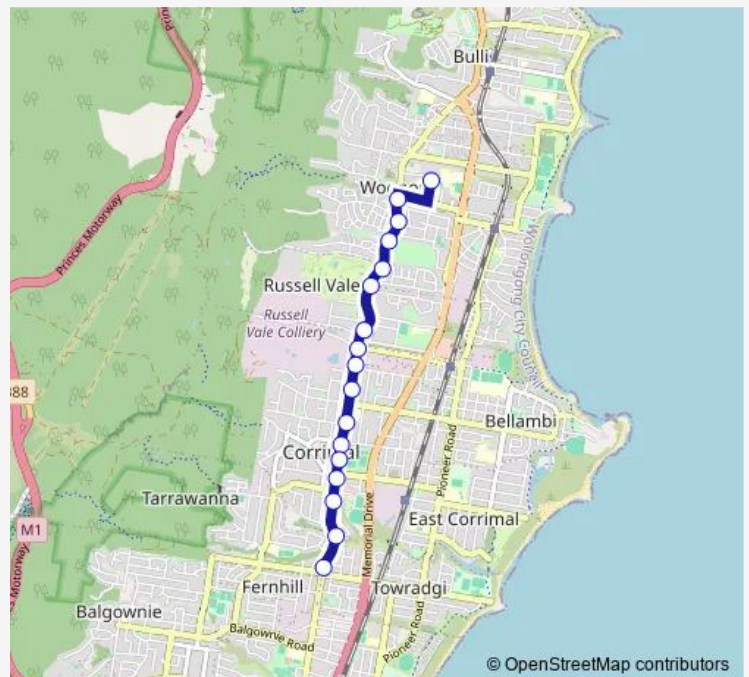

School Bus S011 Corrimal to Woonona Hs

[Go to website](#)

**Direction**

Princes Hwy After Caldwell Av — Woonona High School, Liddle St

15 stops

[Open route schedule](#)

Princes Hwy After Caldwell Av

Princes Hwy At Angel St

Princes Hwy After Caldwell Av — Woonona High School, Liddle St

Monday 08:00

Tuesday 08:00

Wednesday 08:00

Thursday 08:00

Friday 08:00

Saturday —

Sunday —

Route info

Direction: Princes Hwy After Caldwell Av

Stops: 15

Trip Duration: 0 hour 13 min

S011 — Corrimal to Woonona Hs

**Direction**

Woonona High School, Liddle St — Princes Hwy Opp Caldwell Av

17 stops