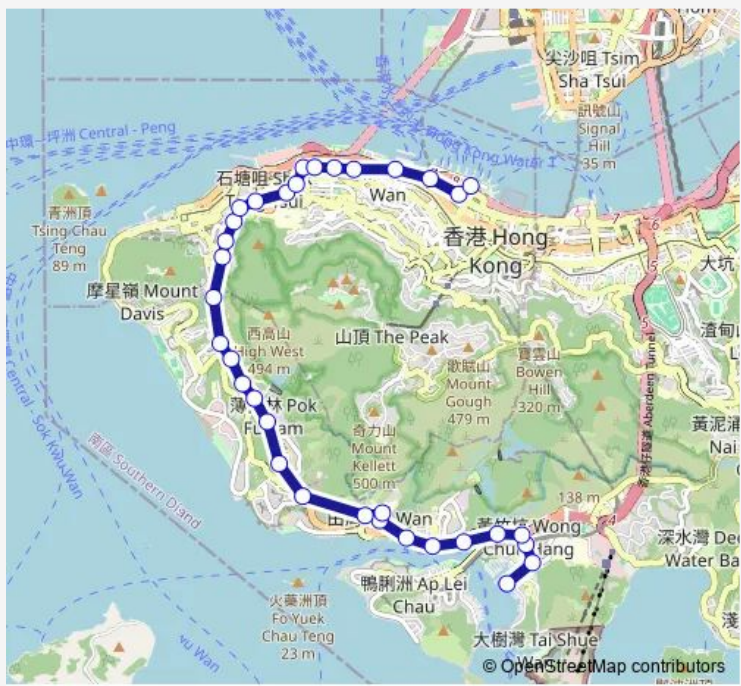

- [Ctb] Aberdeen Wholesale Fish Market, Aberdeen Praya Road[[Kmb+Ctb] Aberdeen Wholesale Fish Market/
Aberdeen Wholesale Fish Market, Aberdeen Praya Road
- [Ctb] Caritas Oswald Cheung International House, TIN WAN Street[[Kmb+Ctb] Caritas Oswald Cheung International House/
Caritas Oswald Cheung International House, TIN WAN Street
- [Ctb] TIN WAN Estate

- [Ctb] YEW Chung College OF Early Childhood Education, TIN WAN Hill Road[[Kmb+Ctb] YEW Chung College OF Early Chirdhood Education/
Yew Chung College OF Early Childhood Education, TIN WAN Hill Road

Route schedule
[Ctb] Sham Wan — [Ctb] Central Ferry Piers[[Kmb+Ctb] Central (Central Ferry Piers)/
Central Ferry Piers][Kmb] Central (Central Ferry Piers)

Monday	07:55
Tuesday	07:55
Wednesday	07:55
Thursday	07:55
Friday	07:55
Saturday	07:55
Sunday	—

Route info
Direction: [Ctb] Sham Wan
Stops: 34
Trip Duration: 0 hour 48 min

■ 71P — Sham WAN Public Transport Terminus - Central (Central Ferry Piers) **BusMaps**