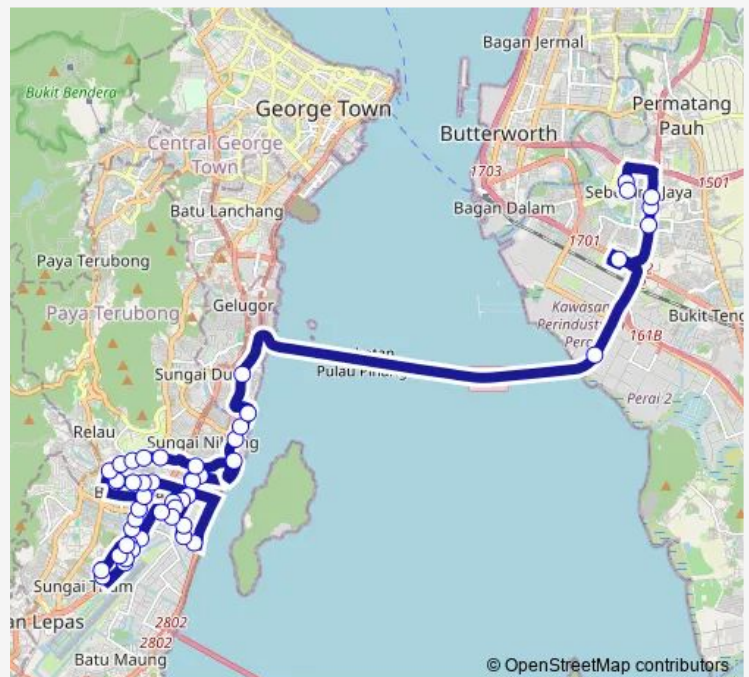

Mox

Jabil Circuit

SAM Engineering

Route schedule

Terminal Bas Bayan Baru — Hotel Blanket

Monday 17:45-19:05

Tuesday 17:45-19:05

Wednesday 17:45-19:05

Thursday 17:45-19:05

Friday 17:45-19:05

Saturday —

Sunday —

Route info

Direction: Terminal Bas Bayan Baru

Stops: 49

Trip Duration: 2 hour 9 min