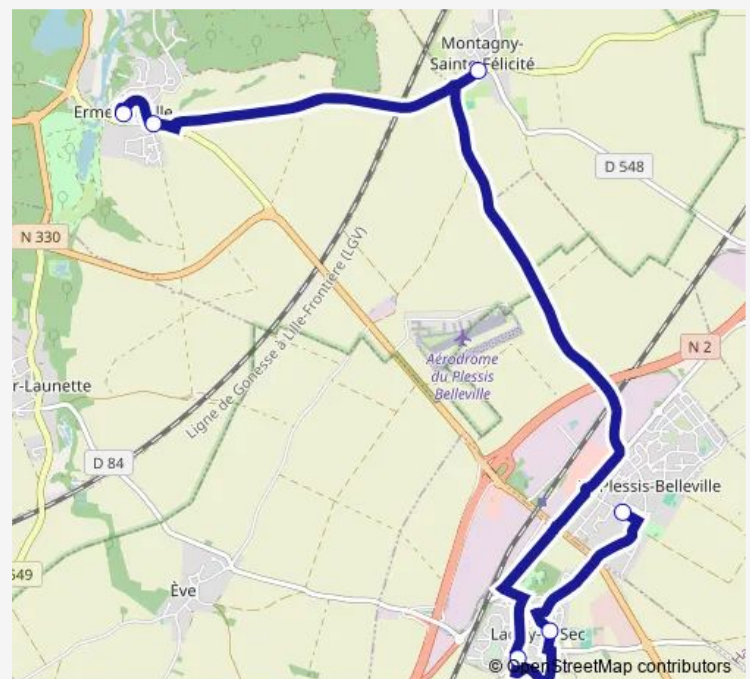

Ermenonville - Mairie

Ermenonville - Chateau d'Eau

Lagny-LE-SEC - Epi de Blé

Lagny-LE-SEC - Château d'eau

LE-Plessis-Belleville - Institut Fra Angélico

Route schedule

Montagny-Sainte-Felicite-Centre — LE-Plessis-Belleville - Institut Fra Angélico

Monday 07:41

Tuesday 07:41

Wednesday 07:41

Thursday 07:41

Friday 07:41

Saturday 07:41

Sunday 07:41

Route info

Direction: Montagny-Sainte-Felicite-Centre

Stops: 6

Trip Duration: 0 hour 29 min

6411 — Institut FRA Angelico

Direction

LE-Plessis-Belleville - Institut Fra Angélico — Boissy-Fresnoy - Blassiers

9 stops

[Open route schedule](#)

Thursday 17:35

Friday 17:35

Saturday 17:35

Sunday 17:35

Route info

Direction: LE-Plessis-Belleville - Institut Fra Angélico

Stops: 9

Trip Duration: 0 hour 35 min