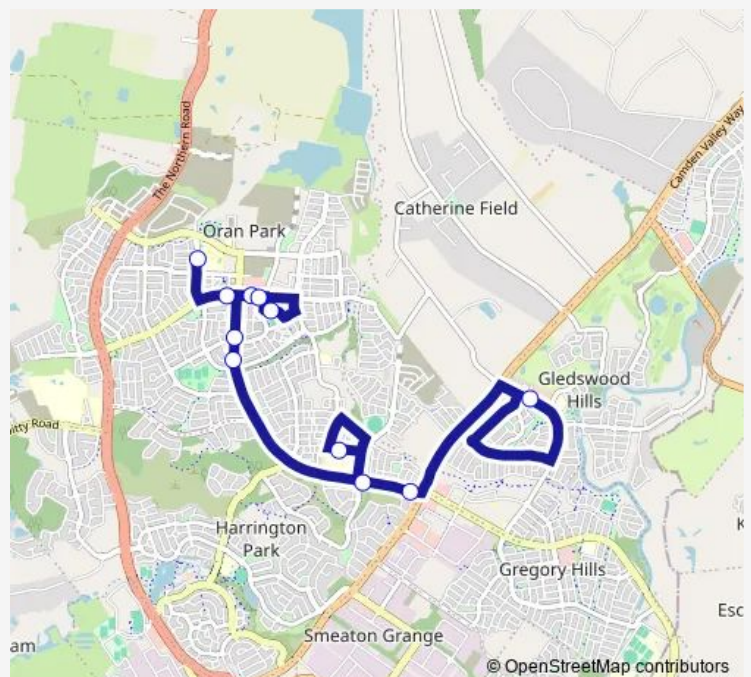

Oran Park Dr After Camden Valley Way

Oran Park Dr Before Forestgrove Dr

St Benedicts And St Justins Schools, Hollows Dr

Oran Park Dr After South Cct

Oran Park Dr After Central Av

Peter Brock Dr Opp Sefton St

Thomas Hassall Anglican College, Shannon Way

Peter Brock Dr Before Seton St

Peter Brock Dr After Oran Park Dr

Oran Park Public School, South Cct

Route schedule

The Hermitage Way Opp The Country Club — Oran Park Public School, South Cct

Monday 08:18

Tuesday 08:18

Wednesday 08:18

Thursday 08:18

Friday 08:18

Saturday —

Sunday —

Route info

Direction: The Hermitage Way Opp The Country Club

Stops: 11

Trip Duration: 0 hour 27 min

6052 — Gledswood Hills to Oran Park Ps

6052 School Bus time schedules and route maps are available in an offline PDF at [busmaps.com](https://busmaps.com). Use the [busmaps.com](https://busmaps.com) website to see live bus times, train schedule or subway schedule, and step-by-step directions for all public transit in Liverpool