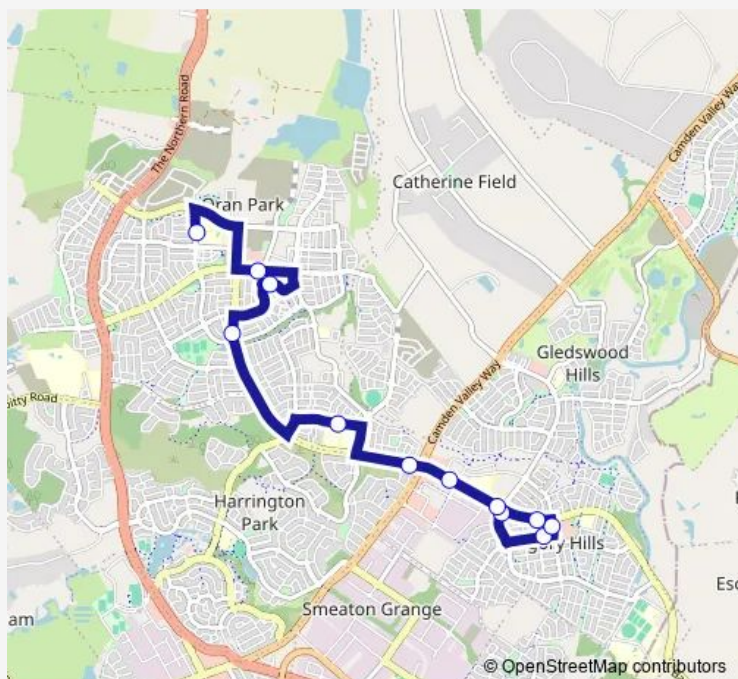

Healy St Between Mckenzie Bvd

Village Cct At Gregory Hills Dr

Thomas Donovan Reserve, Gr Gregory Hills Dr

Gregory Hills Dr After Donovan Bvd

Gregory Hills After Central Hills Dr

Oran Park Dr After Camden Valley Way

St Benedicts And St Justins Schools, Hollows Dr

Oran Park Dr After South Cct

Oran Park Anglican College, Shannon Way

Peter Brock Dr Before Seton St

Oran Park Public School, South Cct

Route schedule

Donovan Bvd At Gregory Hills Dr — Oran Park Public School, South Cct

Monday	08:20
Tuesday	08:20
Wednesday	08:20
Thursday	08:20
Friday	—
Saturday	—
Sunday	—

Route info

Direction: Donovan Bvd At Gregory Hills Dr

Stops: 12

Trip Duration: 0 hour 26 min

6052 — Gledswood Hills to Oran Park Ps

6052 School Bus time schedules and route maps are available in an offline PDF at busmaps.com. Use the busmaps.com website to see live bus times, train schedule or subway schedule, and step-by-step directions for all public transit in Liverpool