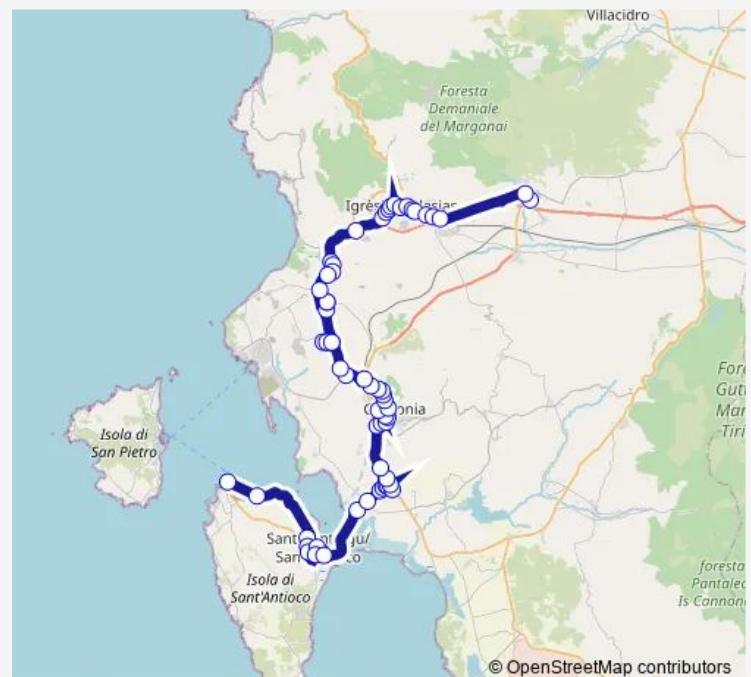

Flumentepido

Carbonia Centro Intermodale

### Route schedule

Cortoghiana Cimitero — Carbonia Centro Intermodale

Monday	—
Tuesday	—
Wednesday	—
Thursday	16:30
Friday	—
Saturday	10:45
Sunday	—

### Route info

Direction: Cortoghiana Cimitero

Stops: 13

Trip Duration: 0 hour 30 min