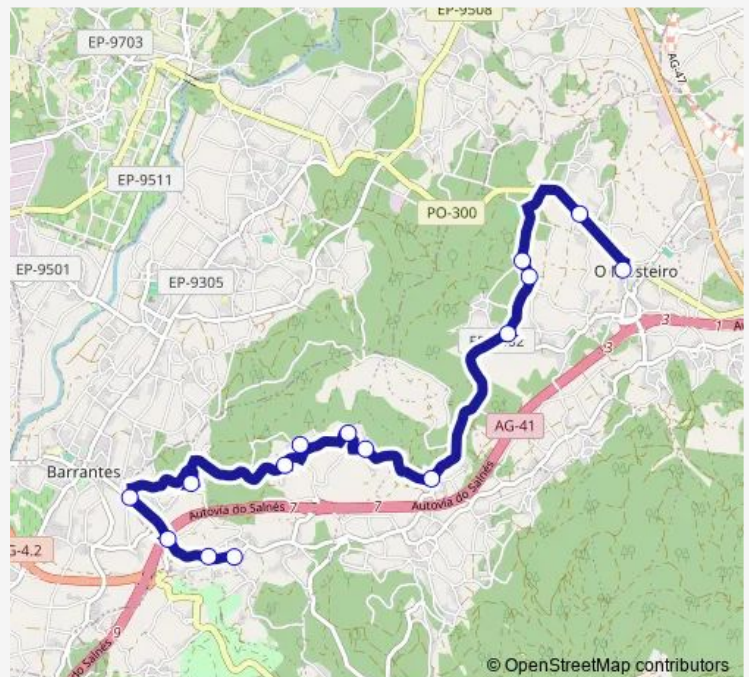

Thursday —

Friday —

Saturday —

Sunday —

Route info

Direction: CPI de Mosteiro-Meis

Stops: 15

Trip Duration: 0 hour 39 min