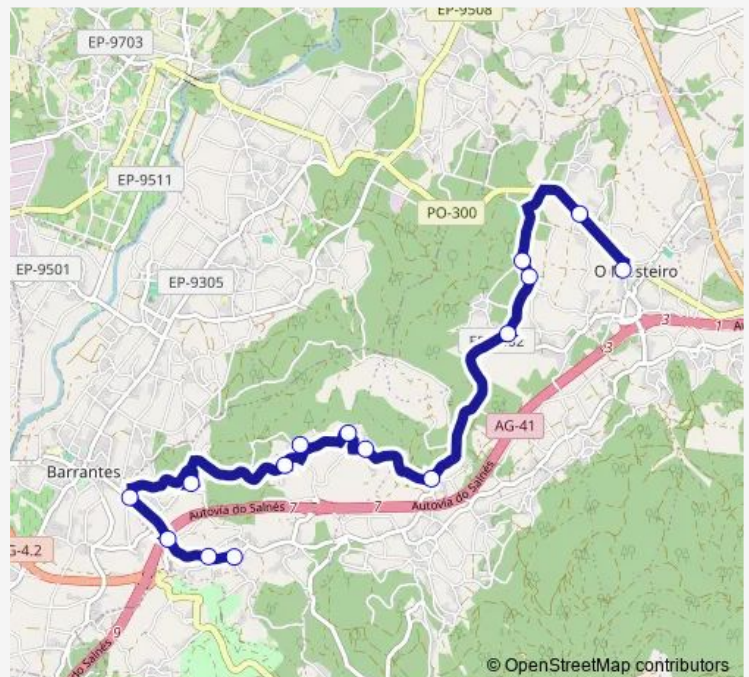

Tuesday —

Wednesday —

Thursday —

Friday —

Saturday —

Sunday —

Route info

Direction: CPI de Mosteiro-Meis

Stops: 15

Trip Duration: 0 hour 39 min

■ Xg814044 — CPI de Mosteiro-Meis-Redondelo-Barcia

Xg814044 Bus time schedules and route maps are available in an offline PDF at busmaps.com. Use the busmaps.com website to see live bus times, train schedule or subway schedule, and step-by-step directions for all public transit in Pontevedra