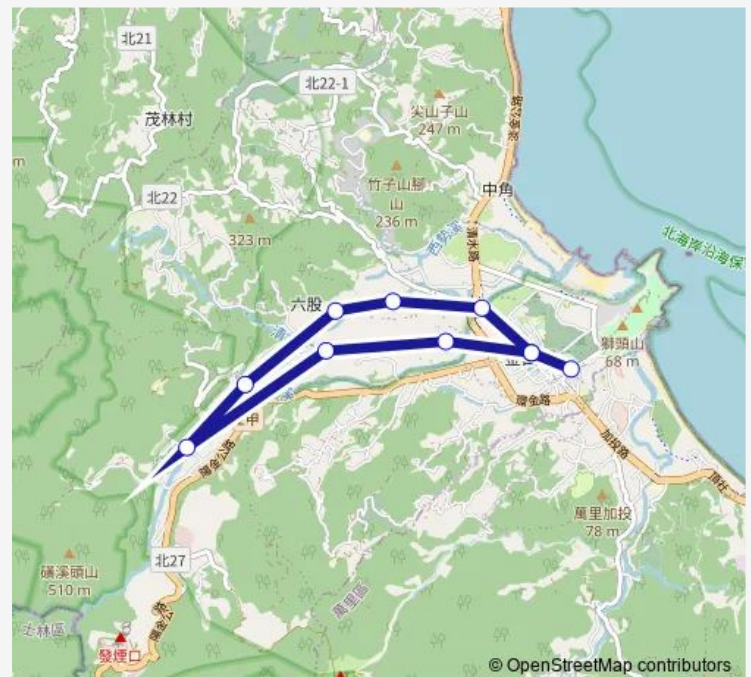

重和里

重和里林莊橋

六股中路

下六股

金山區公所

金山區衛生所

### Route schedule

金山區公所 — 金山區衛生所

Monday 08:00

Tuesday 08:00

Wednesday 08:00

Thursday 08:00

Friday 08:00

Saturday —

Sunday —

### Route info

Direction: 金山區公所

Stops: 10

Trip Duration: 16 hour 0 min

F931-0800 — 金山區公所-下六股

F931-0800 Bus time schedules and route maps are available in an offline PDF at [busmaps.com](https://busmaps.com). Use the [busmaps.com](https://busmaps.com) website to see live bus times, train schedule or subway schedule, and step-by-step directions for all public transit in Taipei