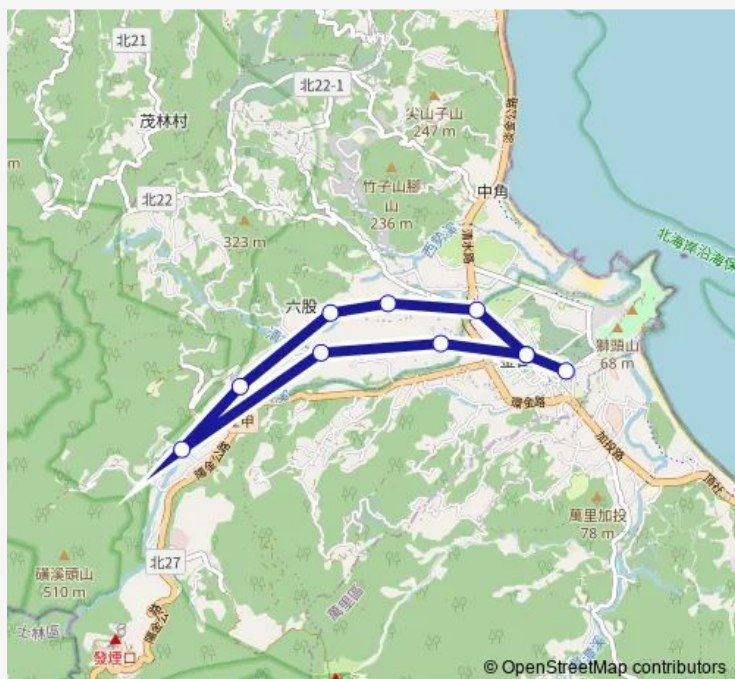

重和里

重和里林莊橋

六股中路

下六股

金山區公所

金山區衛生所

### Route schedule

金山區公所 — 金山區衛生所

Monday 08:00

Tuesday 08:00

Wednesday 08:00

Thursday 08:00

Friday 08:00

Saturday —

### Route info

Direction: 金山區公所

Stops: 10

Trip Duration: 16 hour 0 min

F931-0800 — 金山區公所-下六股

F931-0800 Bus time schedules and route maps are available in an offline PDF at [busmaps.com](https://busmaps.com). Use the [busmaps.com](https://busmaps.com) website to see live bus times, train schedule or subway schedule, and step-by-step directions for all public transit in Taipei