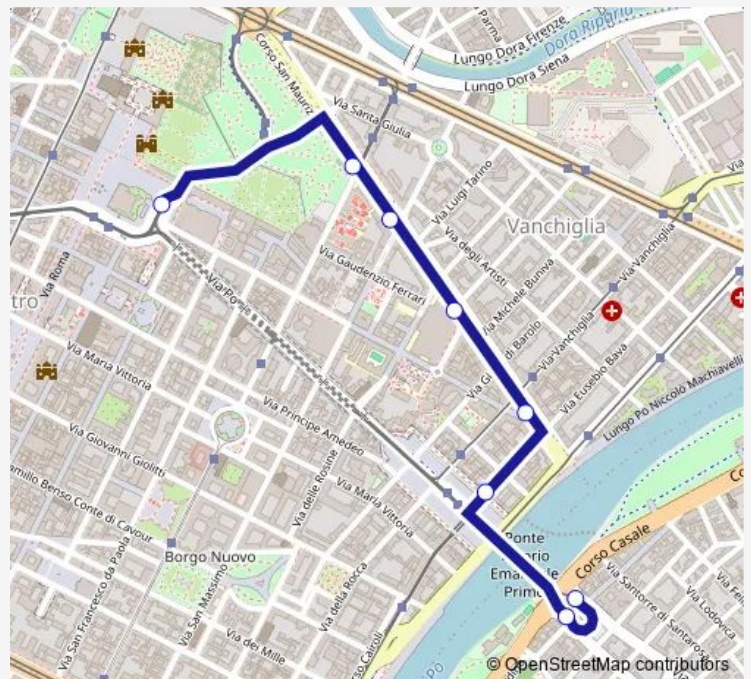

Bus 13N piazza Castello - piazza Gran Madre

[Go to website](#)

Direction

Fermata 480 - Gran Madre Cap — Fermata 436 - Castello EST Cap

5 stops

[Open route schedule](#)

Fermata 480 - Gran Madre Cap

Fermata 479 - Vittorio Veneto

Fermata 477 - Sant'Ottavio

Fermata 475 - Rossini

Fermata 436 - Castello EST Cap

Route schedule

Fermata 480 - Gran Madre Cap — Fermata 436 - Castello EST Cap

Monday	05:38-00:54 ⁺¹
Tuesday	05:38-00:54 ⁺¹
Wednesday	05:38-00:54 ⁺¹
Thursday	05:38-00:54 ⁺¹
Friday	05:38-00:54 ⁺¹
Saturday	05:38-00:54 ⁺¹
Sunday	05:09-00:54 ⁺¹

Route info

Direction: Fermata 480 - Gran Madre Cap

Stops: 5

Trip Duration: 0 hour 6 min

13N — piazza Castello - piazza Gran Madre

Direction

Fermata 436 - Castello EST Cap — Fermata 480 - Gran Madre Cap

8 stops

Saturday 05:19-01:00⁺¹

Sunday 05:15-01:00⁺¹

Route info

Direction: Fermata 436 - Castello EST Cap

Stops: 8

Trip Duration: 0 hour 11 min

13N Bus time schedules and route maps are available in an offline PDF at busmaps.com. Use the busmaps.com website to see live bus times, train schedule or subway schedule, and step-by-step directions for all public transit in Turin