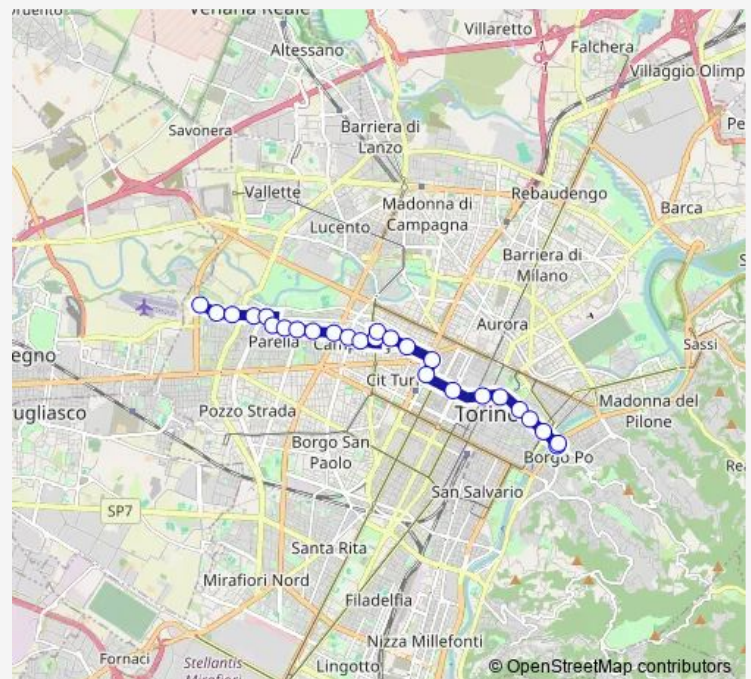

Wednesday 21:04-01:00⁺¹

Thursday 21:04-01:00⁺¹

Friday 21:04-01:00⁺¹

Saturday 21:04-01:00⁺¹

Sunday —

Route info

Direction: Fermata 480 - Gran Madre Cap

Stops: 26

Trip Duration: 0 hour 33 min

13n — navetta feriale, Via Servais - Piazza Campanella

Fermata 1988 - Bellardi

Fermata 1986 - Cossa Ovest

Fermata 1956 - Musso Ferraris

Fermata 1984 - Casaleggio

Fermata 1982 - Servais Cap

Thursday 04:55-21:00

Friday 04:55-21:00

Saturday 04:55-21:00

Sunday —

Route info

Direction: Fermata 439 - Campanella

Stops: 7

Trip Duration: 0 hour 6 min

Tuesday 04:50-00:35⁺¹

Wednesday 04:50-00:35⁺¹

Thursday 04:50-00:35⁺¹

Friday 04:50-00:35⁺¹

Saturday 04:50-01:00⁺¹

Sunday —

Route info

Direction: Fermata 1982 - Servais Cap