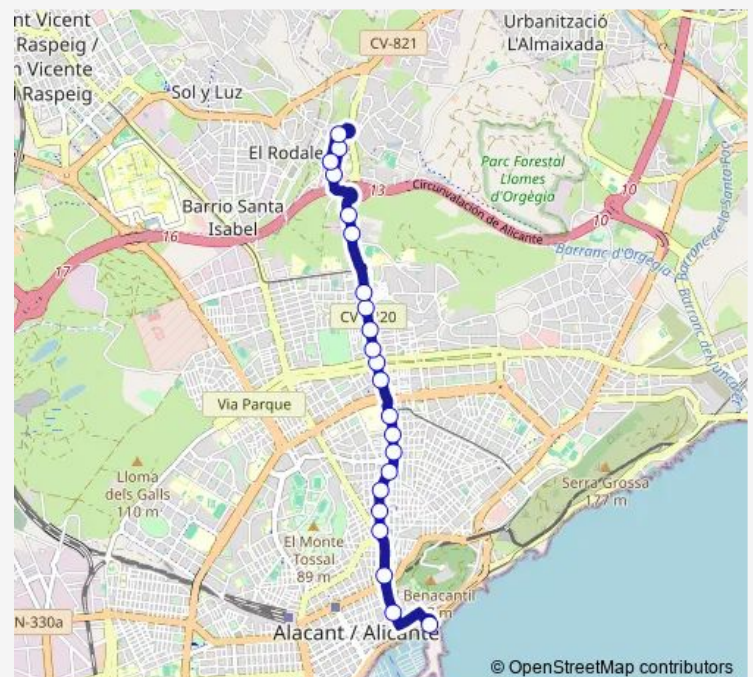

### Route schedule

Puerta DEL Mar — Villafranqueza-Iglesia

Monday	03:30-02:00 <sup>+1</sup>
Tuesday	23:00-02:00 <sup>+1</sup>
Wednesday	23:00-02:00 <sup>+1</sup>
Thursday	23:30-02:30 <sup>+1</sup>
Friday	03:30-02:30 <sup>+1</sup>
Saturday	00:30-02:30 <sup>+1</sup>
Sunday	00:30-02:30 <sup>+1</sup>

### Route info

Direction: Puerta DEL Mar

Stops: 22

Trip Duration: 0 hour 22 min

13n — Puerta DEL MAR - Villafranqueza