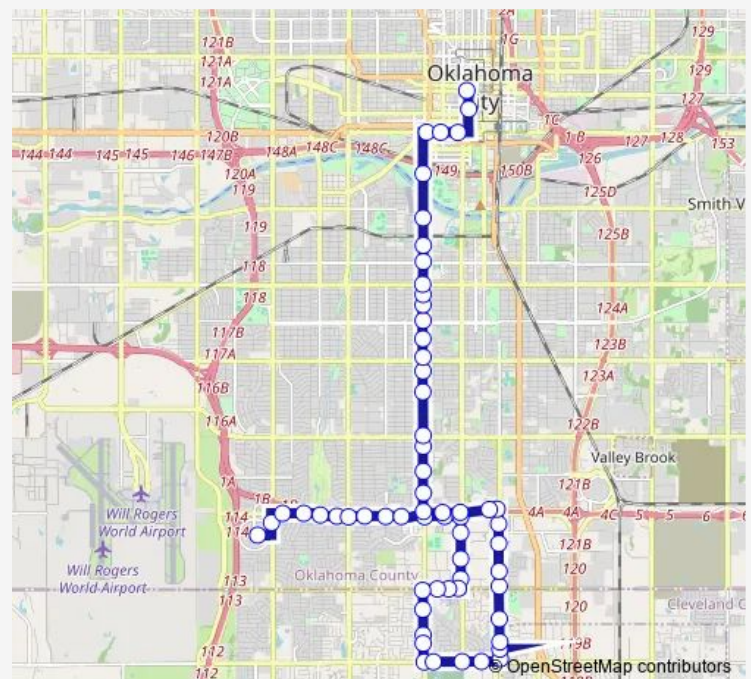

SW 89th ST @ S Olie Ave

S Western AVE @ SW 89th St

S Western AVE @ SKY Ranch Elem

Route schedule

Oklahoma City Community College — Transit Center BAY D

Monday 18:51-22:51

Tuesday 18:51-22:51

Wednesday 18:51-22:51

Thursday 18:51-22:51

Friday 18:51-22:51

Saturday —

Sunday —

Route info

Direction: Oklahoma City Community College

Stops: 61

Trip Duration: 1 hour 4 min

13n — S Western/SW 104

S Western AVE @ SW 99th Terr

S Western AVE @ SW 100th St

SW 104th ST @ Western Ave

772 SW 104th St

SW 104th ST @ S Walker Ave

SW 104th ST @ S Harvey Ave

S Santa FE AVE @ SW 104th St