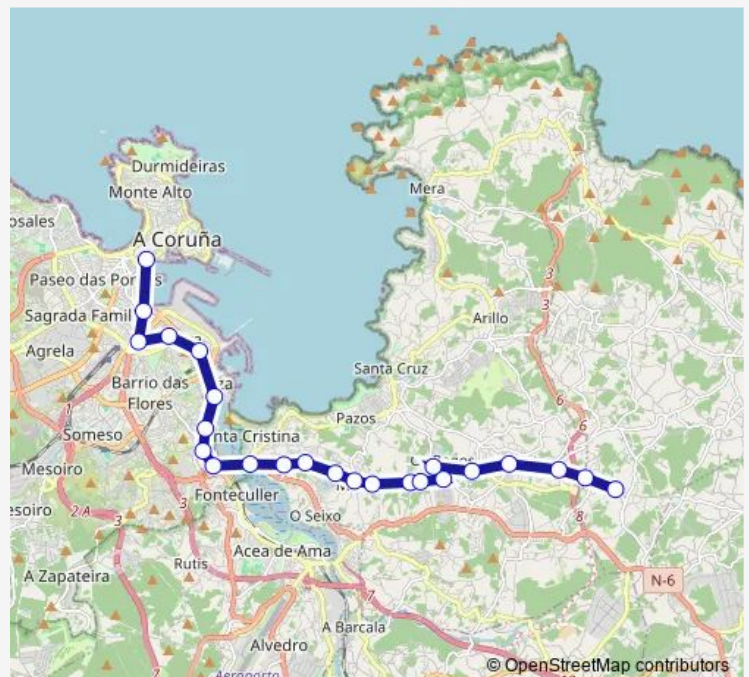

Saturday 08:10-14:10

Sunday 09:30-14:10

Route info

Direction: Entrexardins

Stops: 24

Trip Duration: 0 hour 39 min

As Torres

A Cova

Soñeiro

Direction

Soñeiro — Entrexardins

24 stops

[Open route schedule](#)

Soñeiro

A Cova

As Torres