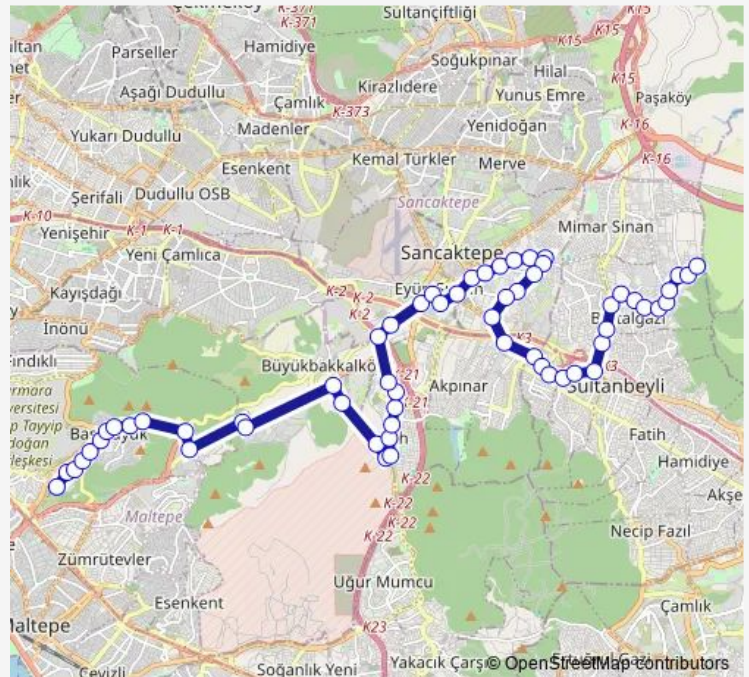

## Route schedule

BATTALGAZİ MAHALLESİ — NÖROLOJİK BİLİMLER

Monday 06:40-18:40

Tuesday 06:40-18:40

Wednesday 06:40-18:40

Thursday 06:40-18:40

Friday 06:40-18:40

Saturday 07:00-17:40

## Route info

Direction: BATTALGAZİ MAHALLESİ

Stops: 60

Trip Duration: 1 hour 1 min

Beyti Sokak

Kavaklik

NARİN SOKAK

Hilal Caddesi