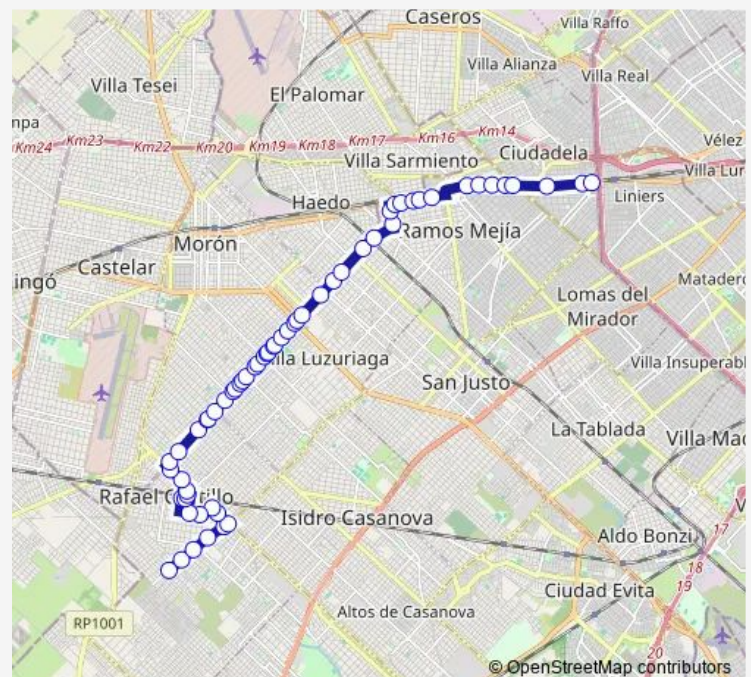

AVENIDA DON BOSCO 2129-2199

Avenida DON Bosco 1283

Avenida DON Bosco 1583

Route schedule

Donofrio 185 — José Bernaldes Polledo 3002-3050

Monday 00:24-23:30

Tuesday 00:24-23:30

Wednesday 00:24-23:30

Thursday 00:24-23:30

Friday 00:24-23:30

Saturday 00:24-23:30

Sunday 00:24-23:30

Route info

Direction: Donofrio 185

Stops: 73

Trip Duration: 1 hour 6 min