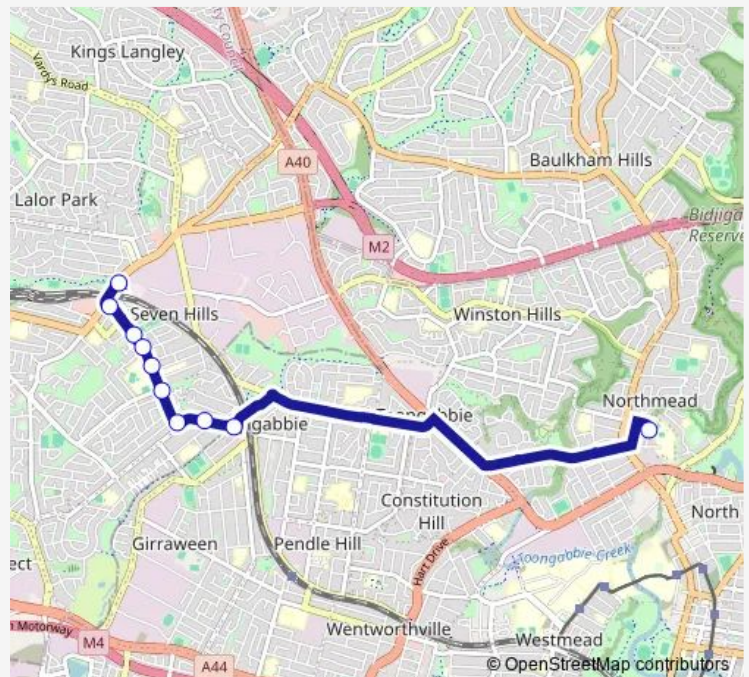

### Direction

Seven Hills Station, Stand B — Northmead High School, Fletcher St

10 stops

[Open route schedule](#)

Seven Hills Station, Stand B

Best Rd Opp Alice St

Best Rd Opp Seven Hills Rsl

Best Rd At Eighth Av

### Route schedule

Seven Hills Station, Stand B — Northmead High School, Fletcher St

Monday 07:19

Tuesday 07:19

Wednesday 07:19

Thursday 07:19

Friday 07:19

Saturday —

### Route info

Direction: Seven Hills Station, Stand B

Stops: 10

Trip Duration: 0 hour 26 min

8029 School Bus time schedules and route maps are available in an offline PDF at [busmaps.com](https://busmaps.com). Use the [busmaps.com](https://busmaps.com) website to see live bus times, train schedule or subway schedule, and step-by-step directions for all public transit in Parramatta