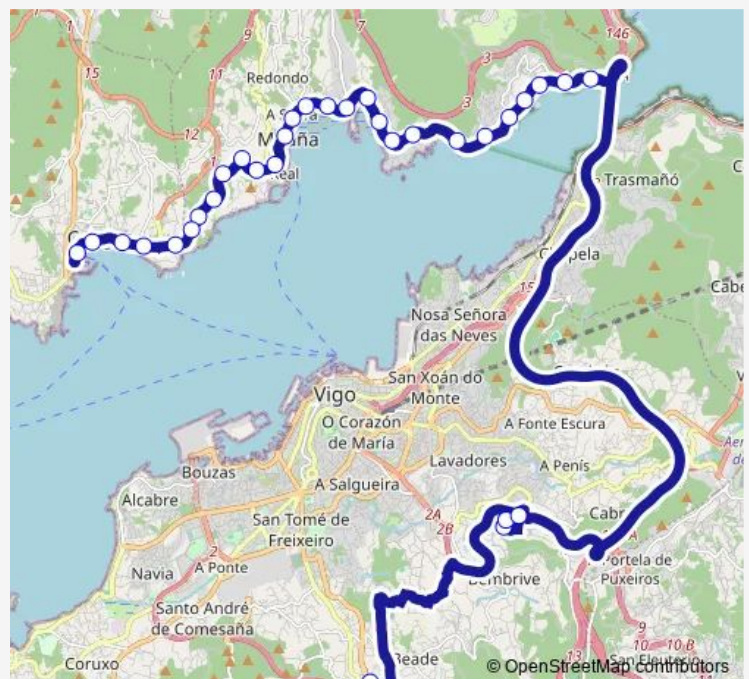

A Borna

Isamil

A Guía

Caiagua

Meira / Porta Do Sol

Suarez

Xunqueira

Seara

Thursday 15:15

Friday 15:15

Saturday —

Sunday —

Route info

Direction: Hospital Álvaro Cunqueiro

Stops: 32

Trip Duration: 0 hour 52 min