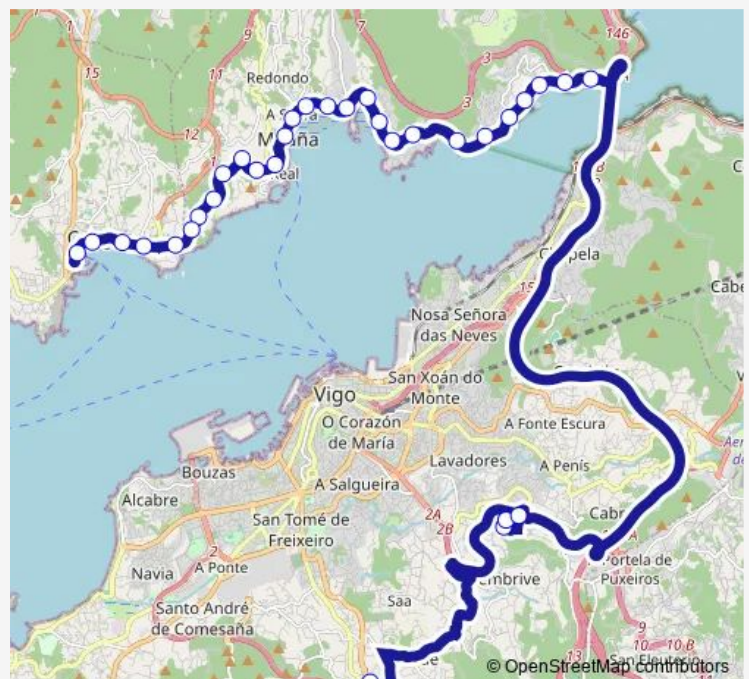

A Borna

Isamil

A Guía

Caiagua

Meira / Porta Do Sol

Suarez

Xunqueira

Seara

Thursday 15:15

Friday 15:15

Saturday —

Sunday —

Route info

Direction: Hospital Álvaro Cunqueiro

Stops: 32

Trip Duration: 0 hour 52 min