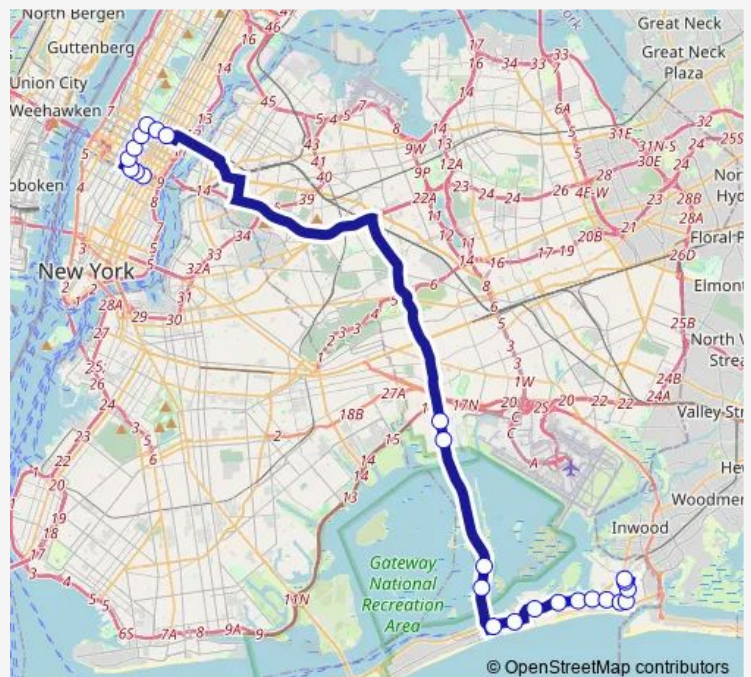

Seagirt Blvd/Crest Rd

Seagirt Blvd/Beach 29 St

Beach Channel DR/Beach 36 St

Beach Channel DR/Beach 44 St

Beach Channel DR/Beach 54 St

Beach Channel DR/Beach 67 St

Rockaway Beach Blvd/Beach 77 St

Rockaway Beach Blvd/Beach 92 St

### Route schedule

Beach 21 ST/Mott Av — E 57 ST/ 3 Av

Monday 05:45-08:00

Tuesday 05:45-08:00

Wednesday 05:45-08:00

Thursday 05:45-08:00

Friday 05:45-08:00

Saturday —

### Route info

Direction: Beach 21 ST/Mott Av

Stops: 25

Trip Duration: 1 hour 32 min

QM17 — Far Rockaway - Midtown Express

BusMaps

6 AV/W 51 St

6 AV/W 57 St

E 57 ST/Madison Av

E 57 ST/ 3 Av

**Direction**

E 34 ST/3 Av — Beach 21 ST Terminal/Beach 21 St

25 stops

[Open route schedule](#)

E 34 ST/3 Av

E 34 ST/Park Av